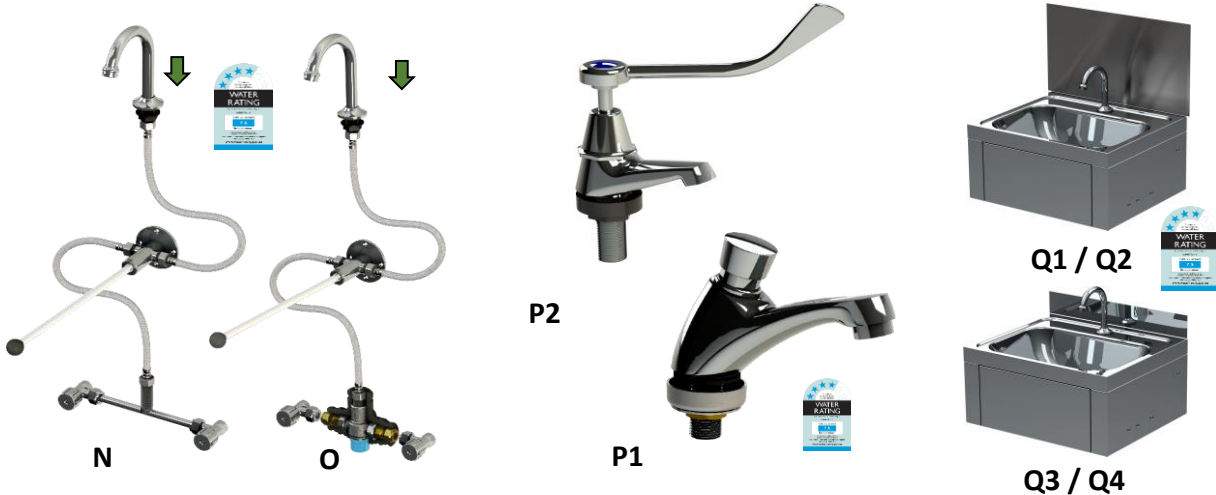

'GLOBAL HandZfree™' Tapware / Faucets

Electronic Operated Taps

SPARE PARTS - Electronic Operated Taps

Note - Special 1.5mt extension leads are available upon request (single 2.1 plug)

PUSH / KNEE Type Taps & Basins