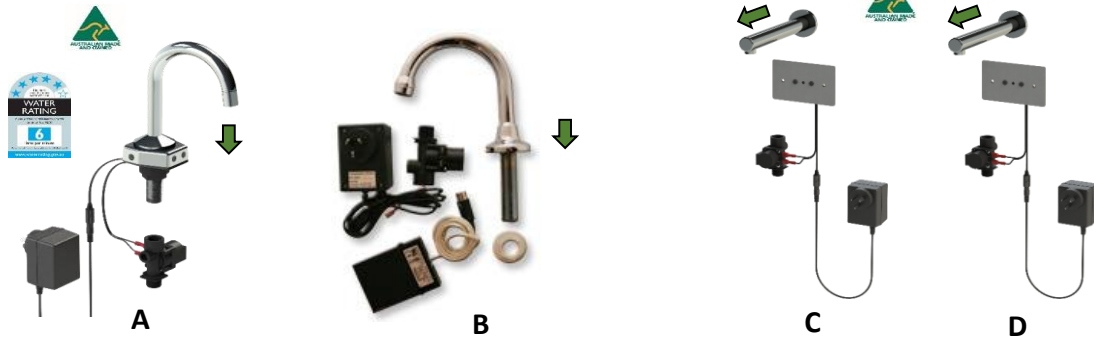

'GLOBAL HandZfree™' Tapware / Faucets

Electronic Operated Taps

SPARE PARTS - Electronic Operated Taps

Note - Special 1.5mt extension leads are available upon request (single 2.1 plug)

PUSH / KNEE Type Taps & Basins