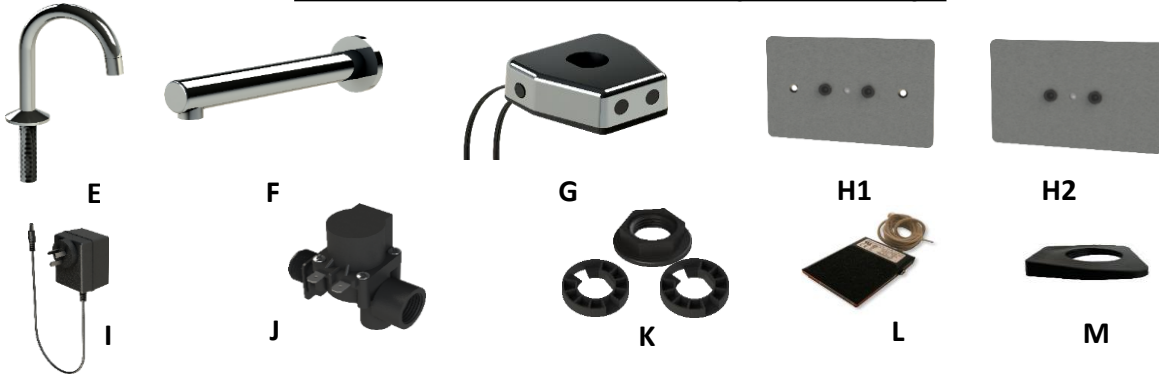

'GLOBAL HandZfree™' Tapware / Faucets

Electronic Operated Taps

SPARE PARTS - Electronic Operated Taps

Note - Special 1.5mt extension leads are available upon request (single 2.1 plug)

PUSH / KNEE Type Taps & Basins