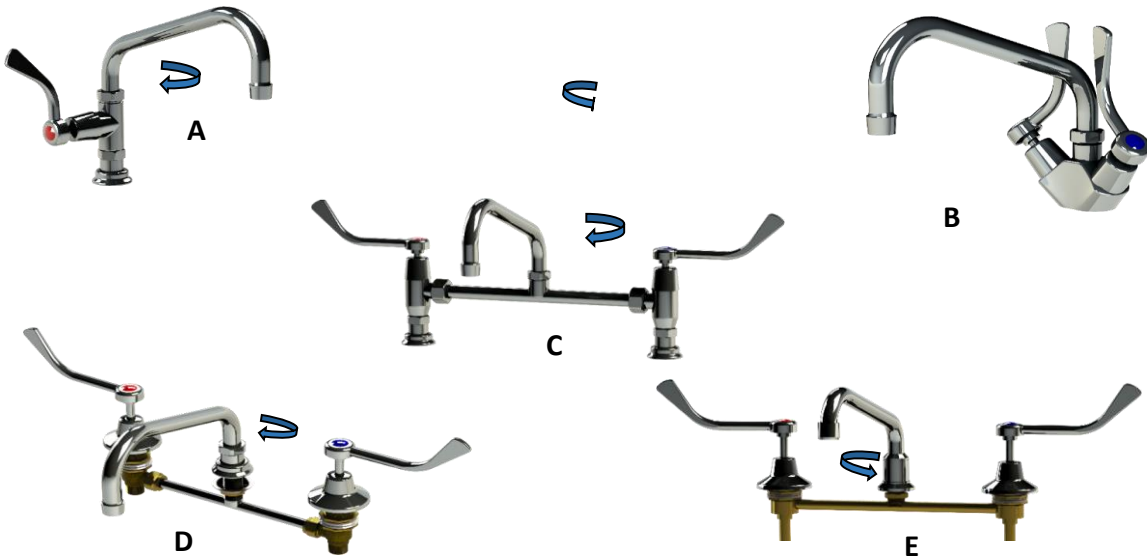

WALL MOUNT TAPWARE		NOTE- Spout Prices are the same no matter the length Per tap Type					
Single Wall Tap	D	GQ11G3006-JS	\$ 498.52	3	6"	25mm	STANDARD SWIVEL
		GQ11G3008-JS			8"		
		GQ11G3010-JS			10"		
		GQ11G3012-JS			12"		
		GQ11G3014-JS			14"		
WALL STOPS	E	GQ13G3006-JS	\$ 329.60	3	6"	25mm / Variable	STANDARD SWIVEL
		GQ13G3008-JS			8"		
		GQ13G3010-JS			10"		
		GQ13G3012-JS			12"		
		GQ13G3014-JS			14"		
Exposed Wall Tap -straight	F	GQ14G3006-JS	\$ 871.38	3	6"	25mm / 120 - 280	STANDARD SWIVEL
		GQ14G3008-JS			8"		
		GQ14G3010-JS			10"		
		GQ14G3012-JS			12"		
		GQ14G3014-JS			14"		
Exposed Wall Tap -90d	G	GQ15G3006-JS	\$ 912.58	3	6"	25mm / 120 - 280	STANDARD SWIVEL
		GQ15G3008-JS			8"		
		GQ15G3010-JS			10"		
		GQ15G3012-JS			12"		
		GQ15G3014-JS			14"		

# 'GLOBAL Q' Tapware - 1/4 Turn Jumper Valve Hospital / Laboratory Lever Range

## STANDARD SPOUT

- \* CHROME PLATED BRASS TAPWARE
- \* 1/4 or 1/2 Turn Jumper Valve R.A. \*\*
- \* STANDARD SPOUT MODELS :-  
6" - 8" - 10" - 12" - 14" - 16"

\*\*R.A. = Rapid Action = Rapid Rising Spindle = 1/4 or 1/2 Turn, Adjustable on site. Uses HydOseal Jumper Valve.