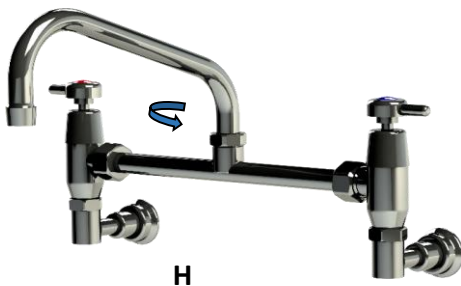

WALL MODELS

Global Tapware Pty Ltd

W: www.globaltapware.com.au E: sales.info@globaltapware.com

P: +61 7 3855 2355 P: 1300 85 25 15 F: +61 7 3112 1916