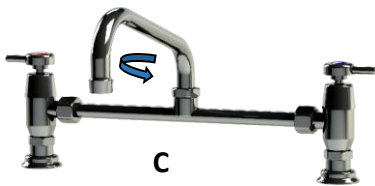

'GLOBAL Q' Tapware - 1/4 Turn Jumper Valve

1 Pin Handle Standard Range

STANDARD SPOUT

- CHROME PLATED BRASS TAPWARE
- 1/4 or 1/2 Turn Jumper Valve R.A. **
- STANDARD SPOUT MODELS :-
  6" - 8" - 10" - 12" - 14" - 16"
- "AUSSIE MADE"

**R.A. = Rapid Action = Rapid Rising Spindle = 1/4 or 1/2 Turn, Adjustable on site. Uses HydOseal Jumper Valve.

DECK MODELS