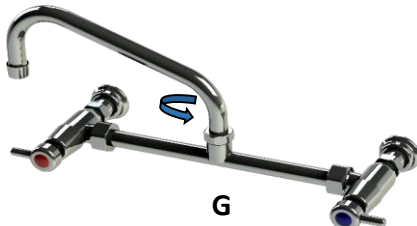

WALL MODELS

Global Tapware Pty Ltd

W: www.globaltapware.com.au E: sales.info@globaltapware.com

P: +61 7 3855 2355 P: 1300 85 25 15 F: +61 7 3112 1916