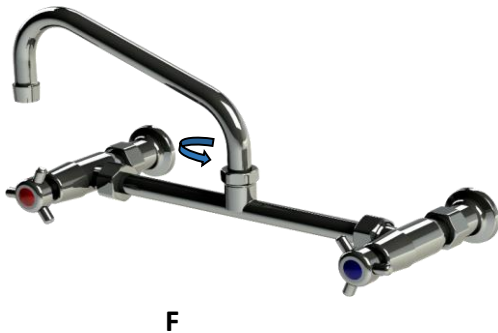

WALL MODELS

Global Tapware Pty Ltd

W: www.globaltapware.com.au E: sales.info@globaltapware.com

P: +61 7 3855 2355 P: 1300 85 25 15 F: +61 7 3112 1916