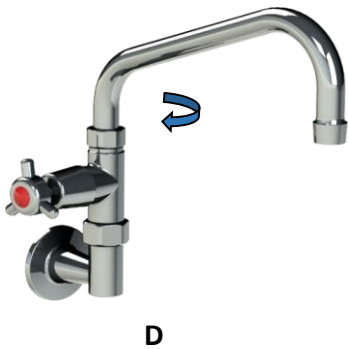

WALL MODELS

Global Tapware Pty Ltd

W: www.globaltapware.com.au E: sales.info@globaltapware.com

P: +61 7 3855 2355 P: 1300 85 25 15 F: +61 7 3112 1916