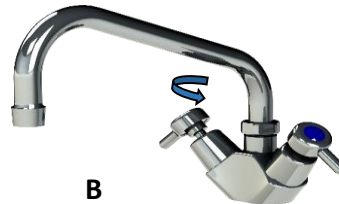

'GLOBAL Q' Tapware - 1/4 Turn Jumper Valve

1 Pin Handle Standard Range

STANDARD SPOUT

- CHROME PLATED BRASS TAPWARE
- 1/4 or 1/2 Turn Jumper Valve R.A. **
- STANDARD SPOUT MODELS :-
  6" - 8" - 10" - 12" - 14" - 16"
- "AUSSIE MADE"

**R.A. = Rapid Action = Rapid Rising Spindle = 1/4 or 1/2 Turn, Adjustable on site. Uses HydOseal Jumper Valve.

DECK MODELS