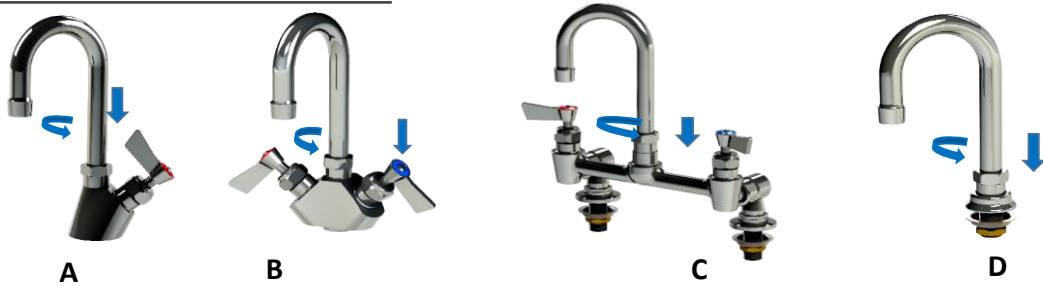

NOTE- Spout Prices are the same no matter the length Per tap Type

WALL MOUNTED "CLEANERS SINK" TAPWARE

WALL	I	GS15G3006S-CS GS15G3008S-CS GS15G3010S-CS	\$ 804.07	4	6" 8" 10"	25mm / 197 - 210	STANDARD SWIVEL
------	---	---	-----------	---	-----------------	------------------	-----------------

W: www.globaltapware.com.au E: sales.info@globaltapware.com

P: +61 7 3855 2355 P: 1300 85 25 15 F: +61 7 3112 1916

GLOBAL STAINLESS' Tapware / Faucets

Fully STAINLESS Tapware

- * 1/4 - 1/2 Turn for fully on
- * Spring Loaded Jumper
- * GOOSENECK SPOUT Models - 6" - 12"

Gooseneck DECK MODELS

Gooseneck WALL MODELS

WOK / KETTLE BENCH MODELS

* DOUBLE SWIVEL SPOUT Models - 18" with END TAP

WOK / KETTLE WALL MODELS

* DOUBLE SWIVEL SPOUT Models - 18" with END TAP

Global Tapware Pty Ltd

NOTE- Spout Prices are the same no matter the length Per tap Type

BENCH / HOB MOUNTED TAPWARE - Gooseneck Spout

Single Deck	A	GS02G3106S GS02G3112S	\$ 478.65	4	6" 12"	25mm	Gooseneck Swivel or Fixed
Dual Deck	B	GS03G3106S GS03G3112S	\$ 713.28	4	6" 12"	32mm	Gooseneck Swivel or Fixed
Exposed Breach	C	GS04G3106S GS04G3112S	\$ 713.28	4	6" 12"	25mm / 206	Gooseneck Swivel or Fixed
Deck Outlet	D	GS06G3106S GS06G3112S	\$ 260.18	4	6" 12"	25mm	Gooseneck Swivel or Fixed