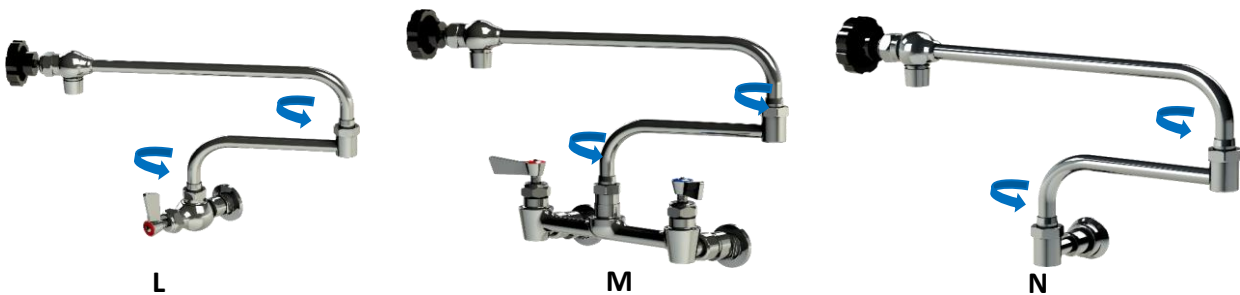

W: www.globaltapware.com.au E: sales.info@globaltapware.com

P: +61 7 3855 2355 P: 1300 85 25 15 F: +61 7 3112 1916

GLOBAL STAINLESS' Tapware / Faucets

Fully STAINLESS Tapware

- * 1/4 - 1/2 Turn for fully on
- * Spring Loaded Jumper
- * GOOSENECK SPOUT Models - 6" - 12"

Gooseneck DECK MODELS

Gooseneck WALL MODELS

WOK / KETTLE BENCH MODELS

* DOUBLE SWIVEL SPOUT Models - 18" with END TAP

WOK / KETTLE WALL MODELS

* DOUBLE SWIVEL SPOUT Models - 18" with END TAP

Global Tapware Pty Ltd

W: www.globaltapware.com.au E: sales.info@globaltapware.com

P: +61 7 3855 2355 P: 1300 85 25 15 F: +61 7 3112 1916

GLOBAL STAINLESS' Tapware / Faucets

All TAPWARE listed below are 100% STAINLESS STEEL

PHOTO	Pt. No.	RRP \$ (excl. GST)	WELS	Spout Size	Hole Size / Spacing	SPOUT TYPE
-------	---------	--------------------	------	------------	---------------------	------------

NOTE- Spout Prices are the same no matter the length Per tap Type

BENCH / HOB MOUNTED TAPWARE - Gooseneck Spout

Single Deck	A	GS02G3106S GS02G3112S	\$ 478.65	4	6" 12"	25mm	Gooseneck Swivel or Fixed
Dual Deck	B	GS03G3106S GS03G3112S	\$ 713.28	4	6" 12"	32mm	Gooseneck Swivel or Fixed
Exposed Breach	C	GS04G3106S GS04G3112S	\$ 713.28	4	6" 12"	25mm / 206	Gooseneck Swivel or Fixed
Deck Outlet	D	GS06G3106S GS06G3112S	\$ 260.18	4	6" 12"	25mm	Gooseneck Swivel or Fixed