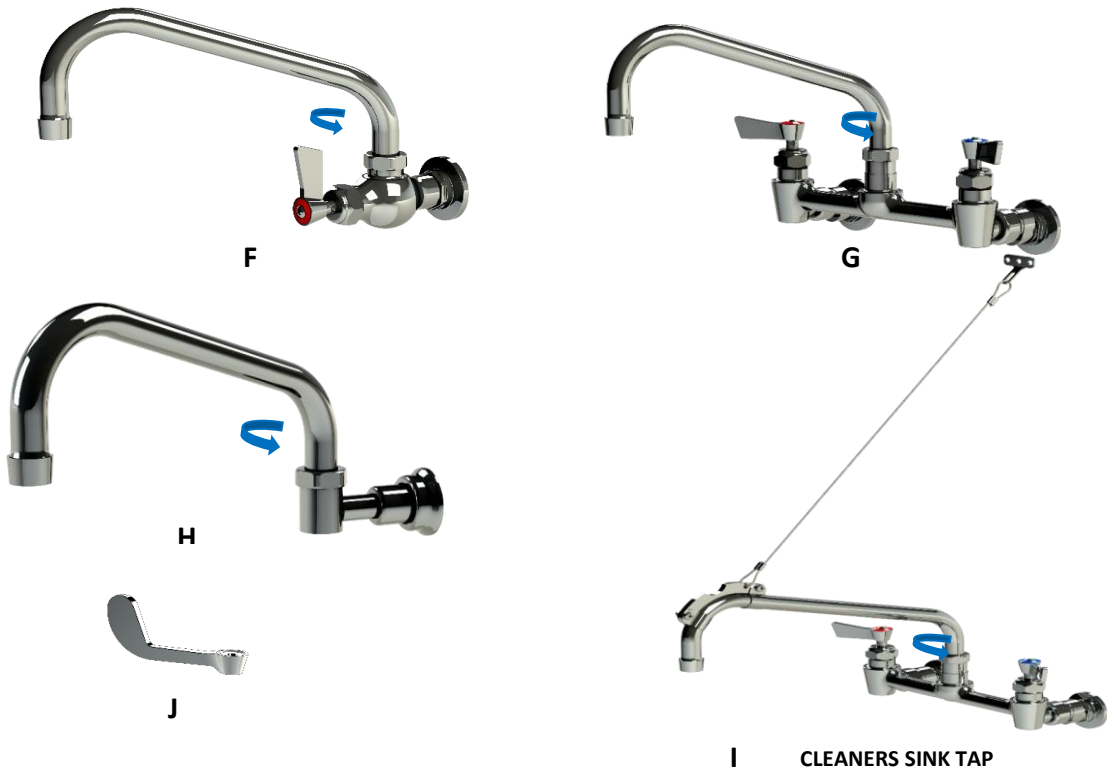

GLOBAL STAINLESS' Tapware / Faucets

Fully STAINLESS Tapware

- * 1/4 - 1/2 Turn for fully on
- * Spring Loaded Jumper
- * STANDARD SPOUT Models -
6" - 8" - 10" - 12" - 14" - 16"

DECK MODELS

WALL MODELS

Global Tapware Pty Ltd

NOTE- Spout Prices are the same no matter the length Per tap Type

BENCH / HOB MOUNTED TAPWARE - Standard Spout

Single Deck Tap	A	GS02G3006S GS02G3008S GS02G3010S GS02G3012S GS02G3014S	\$ 468.35	4	6" 8" 10" 12" 14"	25mm	STANDARD SWIVEL
Dual Deck Tap	B	GS03G3006S GS03G3008S GS03G3010S GS03G3012S GS03G3014S	\$ 702.98	4	6" 8" 10" 12" 14"	32mm	STANDARD SWIVEL
Exposed Breach Tap	C	GS04G3006S GS04G3008S GS04G3010S GS04G3012S GS04G3014S	\$ 702.98	4	6" 8" 10" 12" 14"	25mm / 197 - 210	STANDARD SWIVEL
Deck Outlet Only	D	GS06G3006S GS06G3008S GS06G3010S GS06G3012S GS06G3014S	\$ 249.31	4	6" 8" 10" 12" 14"	25mm	STANDARD SWIVEL
Adjustable Hidden Breach	E	GS07G3006S GS07G3008S GS07G3010S GS07G3012S GS07G3014S	\$ 749.43	4	6" 8" 10" 12" 14"	25mm & 32mm w/- Variable Adjust.	STANDARD SWIVEL

NOTE- Spout Prices are the same no matter the length Per tap Type

WALL MOUNTED TAPWARE - Standard Spout

Single Wall Tap	F	GS11G3006S GS11G3008S GS11G3010S GS11G3012S GS11G3014S	\$ 496.98	4	6" 8" 10" 12" 14"	25mm	STANDARD SWIVEL
Exposed Wall Tap	G	GS15G3006S GS15G3008S GS15G3010S GS15G3012S GS15G3014S	\$ 702.98	4	6" 8" 10" 12" 14"	25mm / 197 - 210	STANDARD SWIVEL
Wall Outlet Only	H	GS16G3006S GS16G3008S GS16G3010S GS16G3012S GS16G3014S	\$ 281.60	4	6" 8" 10" 12" 14"	25mm	STANDARD SWIVEL

NOTE- Spout Prices are the same no matter the length Per tap Type

WALL MOUNTED "CLEANERS SINK" TAPWARE

WALL	I	GS15G3006S-CS GS15G3008S-CS GS15G3010S-CS	\$ 804.07	4	6" 8" 10"	25mm / 197 - 210	STANDARD SWIVEL
------	---	---	-----------	---	-----------------	------------------	-----------------