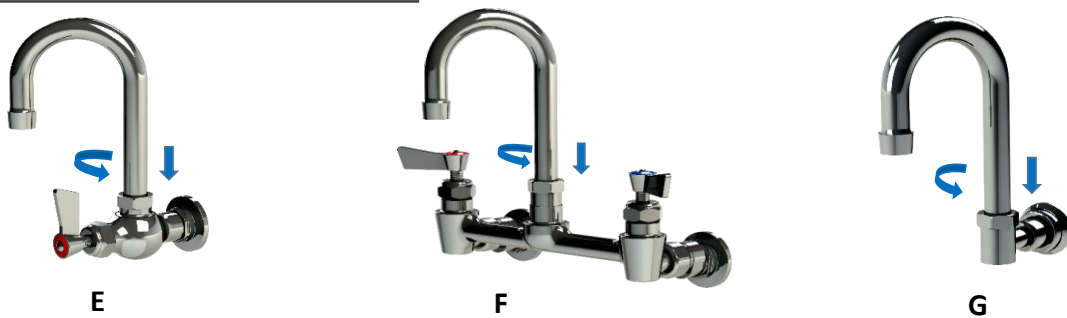

NOTE- Spout Prices are the same no matter the length Per tap Type

WALL MOUNTED "CLEANERS SINK" TAPWARE

WALL	I	GS15G3006S-CS GS15G3008S-CS GS15G3010S-CS	\$ 804.07	4	6" 8" 10"	25mm / 197 - 210	STANDARD SWIVEL
------	---	---	-----------	---	-----------------	------------------	-----------------

W: www.globaltapware.com.au E: sales.info@globaltapware.com

P: +61 7 3855 2355 P: 1300 85 25 15 F: +61 7 3112 1916

GLOBAL STAINLESS' Tapware / Faucets

Fully STAINLESS Tapware

- * 1/4 - 1/2 Turn for fully on
- * Spring Loaded Jumper
- * GOOSENECK SPOUT Models - 6" - 12"

Gooseneck DECK MODELS

Gooseneck WALL MODELS

WOK / KETTLE BENCH MODELS

* DOUBLE SWIVEL SPOUT Models - 18" with END TAP

WOK / KETTLE WALL MODELS

* DOUBLE SWIVEL SPOUT Models - 18" with END TAP

Global Tapware Pty Ltd

NOTE- Spout Prices are the same no matter the length Per tap Type

BENCH / HOB MOUNTED TAPWARE - Gooseneck Spout

Single Deck	A	GS02G3106S GS02G3112S	\$ 478.65	4	6" 12"	25mm	Gooseneck Swivel or Fixed
Dual Deck	B	GS03G3106S GS03G3112S	\$ 713.28	4	6" 12"	32mm	Gooseneck Swivel or Fixed
Exposed Breach	C	GS04G3106S GS04G3112S	\$ 713.28	4	6" 12"	25mm / 206	Gooseneck Swivel or Fixed
Deck Outlet	D	GS06G3106S GS06G3112S	\$ 260.18	4	6" 12"	25mm	Gooseneck Swivel or Fixed