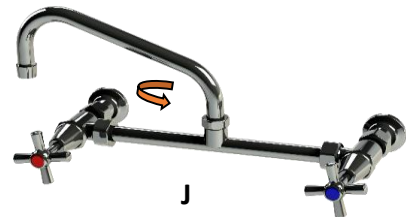

'GLOBAL Easy Clean' Tapware / Faucets STANDARD SPOUTS

DECK MODELS

WALL MODELS

H

J

- Chrome Plated Brass Tapware
- Multi Turn for fully on
- Uses 'Doust' Jumper Valve
- STANDARD SPOUT Models - 6" - 8" - 10" - 12" - 14" - 16"
- "AUSSIE MADE"

Global Tapware Pty Ltd

W: www.globaltapware.com.au E: sales.info@globaltapware.com

P: +61 7 3855 2355 P: 1300 85 25 15 F: +61 7 3112 1916