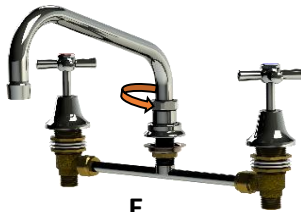

'GLOBAL Easy Clean' Tapware / Faucets STANDARD SPOUTS

DECK MODELS

E

WALL MODELS

- Chrome Plated Brass Tapware
- Multi Turn for fully on
- Uses 'Doust' Jumper Valve
- STANDARD SPOUT Models - 6" - 8" - 10" - 12" - 14" - 16"
- "AUSSIE MADE"

Global Tapware Pty Ltd

W: www.globaltapware.com.au E: sales.info@globaltapware.com

P: +61 7 3855 2355 P: 1300 85 25 15 F: +61 7 3112 1916