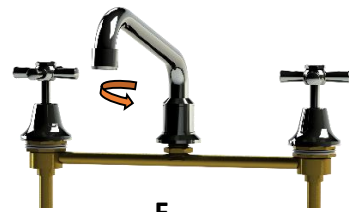

'GLOBAL Easy Clean' Tapware / Faucets STANDARD SPOUTS

DECK MODELS

C

F

WALL MODELS

- Chrome Plated Brass Tapware
- Multi Turn for fully on
- Uses 'Doust' Jumper Valve
- STANDARD SPOUT Models - 6" - 8" - 10" - 12" - 14" - 16"
- "AUSSIE MADE"

Global Tapware Pty Ltd

W: www.globaltapware.com.au E: sales.info@globaltapware.com

P: +61 7 3855 2355 P: 1300 85 25 15 F: +61 7 3112 1916