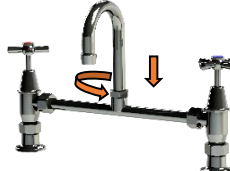

'GLOBAL Easy Clean' Tapware / Faucets

GOOSENECK SPOUTS

w/- Swivel or Fixed Spouts

- Chrome Plated Brass Tapware
- Multi Turn for fully on
- Uses 'Doust' Jumper Valve
- GOOSENECK SPOUT Models - 6" - 12"
- "AUSSIE MADE"

DECK MODELS

C1 / C2

WALL MODELS

WOK / KETTLE / POT FILLER TAPS

c/w Double Swivel Spout w/- End Tap

DECK MODELS

WALL MODELS

Global Tapware Pty Ltd

W: www.globaltapware.com.au E: sales.info@globaltapware.com

P: +61 7 3855 2355 P: 1300 85 25 15 F: +61 7 3112 1916