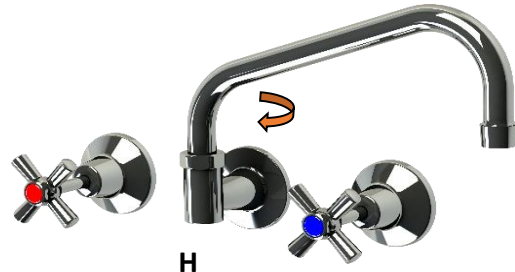

'GLOBAL Easy Clean' Tapware / Faucets STANDARD SPOUTS

DECK MODELS

WALL MODELS

- Chrome Plated Brass Tapware
- Multi Turn for fully on
- Uses 'Doust' Jumper Valve
- STANDARD SPOUT Models - 6" - 8" - 10" - 12" - 14" - 16"
- "AUSSIE MADE"

Global Tapware Pty Ltd

W: www.globaltapware.com.au E: sales.info@globaltapware.com

P: +61 7 3855 2355 P: 1300 85 25 15 F: +61 7 3112 1916