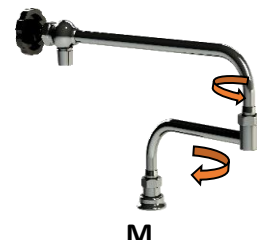

GOOSENECK SPOUTS

w/- Swivel or Fixed Spouts

- * Chrome Plated Brass Tapware
- * Multi Turn for fully on
- * Uses 'Doust' Jumper Valve
- * GOOSENECK SPOUT Models - 6" - 12"
- * "AUSSIE MADE"

DECK MODELS

A1 / A2

i1 / i2

WOK / KETTLE / POT FILLER TAPS

c/w Double Swivel Spout w/- End Tap

DECK MODELS

J

K

L

M

'GLOBAL Easy Clean' Tapware / Faucets

All Tapware listed below are Chrome Plated Brass

PHOTO	Pt. No.	RRP \$ (excl. GST)	WELS	Spout Size	Hole Size / Spacing	SPOUT TYPE
-------	---------	--------------------	------	------------	---------------------	------------

NOTE- Spout Prices are the same no matter the length Per tap Type

BENCH MOUNT TAPWARE							Gooseneck
Single Deck	A1	GEC01G3106 GEC01G3112	\$ 466.59	3	6" 12"	25mm	Swivel
	A2	GEC01G3206 GEC01G3212	\$ 534.01	3	6" 12"		Fixed
Dual Deck	B1	GEC03G3106 GEC03G3112	\$ 501.61	3	6" 12"	32mm	Swivel
	B2	GEC03G3206 GEC03G3212	\$ 501.61	3	6" 12"		Fixed
Exposed Breach	C1	GEC05G3106 GEC05G3112	\$ 584.53	3	6" 12"	25mm Hole 120 - 280 Adjustable	Swivel
	C2	GEC05G3206 GEC05G3212	\$ 584.53	3	6" 12"		Fixed
Basin	D1	GEC07G3106	\$ 242.05	3	6"	25mm / VARIABLE	Swivel
Deck Outlet	E1	GEC06G3106 GEC06G3112	\$ 262.86	3	6" 12"	25mm	Swivel
	E2	GEC06G3206 GEC06G3212	\$ 262.86	3	6" 12"		Fixed