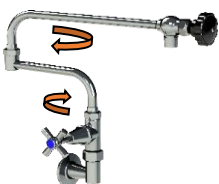

WALL MODELS

N