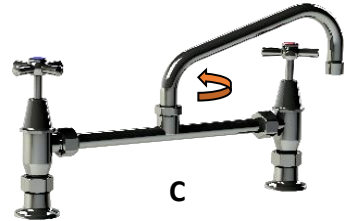

'GLOBAL Easy Clean' Tapware / Faucets STANDARD SPOUTS

DECK MODELS

WALL MODELS

- Chrome Plated Brass Tapware
- Multi Turn for fully on
- Uses 'Doust' Jumper Valve
- STANDARD SPOUT Models - 6" - 8" - 10" - 12" - 14" - 16"
- "AUSSIE MADE"

Global Tapware Pty Ltd

W: www.globaltapware.com.au E: sales.info@globaltapware.com

P: +61 7 3855 2355 P: 1300 85 25 15 F: +61 7 3112 1916