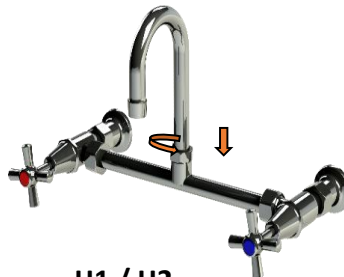

GOOSENECK SPOUTS

w/- Swivel or Fixed Spouts

- * Chrome Plated Brass Tapware
- * Multi Turn for fully on
- * Uses 'Doust' Jumper Valve
- * GOOSENECK SPOUT Models - 6" - 12"
- * "AUSSIE MADE"

DECK MODELS

A1 / A2

B3 / B4

C1 / C2

D

E1 / E2

WALL MODELS

F1 / F2

G1 / G2

H1 / H2

i1 / i2

WOK / KETTLE / POT FILLER TAPS

c/w Double Swivel Spout w/- End Tap

DECK MODELS

J

K

L

M