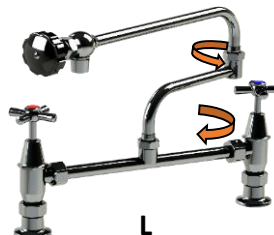

GOOSENECK SPOUTS

w/- Swivel or Fixed Spouts

- * Chrome Plated Brass Tapware
- * Multi Turn for fully on
- * Uses 'Doust' Jumper Valve
- * GOOSENECK SPOUT Models - 6" - 12"
- * "AUSSIE MADE"

DECK MODELS

A1 / A2

i1 / i2

WOK / KETTLE / POT FILLER TAPS

c/w Double Swivel Spout w/- End Tap

DECK MODELS

J

K

L

M

'GLOBAL Easy Clean' Tapware / Faucets

All Tapware listed below are Chrome Plated Brass

PHOTO	Pt. No.	RRP \$ (excl. GST)	WELS	Spout Size	Hole Size / Spacing	SPOUT TYPE
-------	---------	--------------------	------	------------	---------------------	------------

NOTE- Spout Prices are the same no matter the length Per tap Type

BENCH MOUNT TAPWARE							Gooseneck
Single Deck	A1	GEC01G3106 GEC01G3112	\$ 466.59	3	6" 12"	25mm	Swivel
	A2	GEC01G3206 GEC01G3212	\$ 534.01	3	6" 12"		Fixed
Dual Deck	B1	GEC03G3106 GEC03G3112	\$ 501.61	3	6" 12"	32mm	Swivel
	B2	GEC03G3206 GEC03G3212	\$ 501.61	3	6" 12"		Fixed
Exposed Breach	C1	GEC05G3106 GEC05G3112	\$ 584.53	3	6" 12"	25mm Hole 120 - 280 Adjustable	Swivel
	C2	GEC05G3206 GEC05G3212	\$ 584.53	3	6" 12"		Fixed
Basin	D1	GEC07G3106	\$ 242.05	3	6"	25mm / VARIABLE	Swivel
Deck Outlet	E1	GEC06G3106 GEC06G3112	\$ 262.86	3	6" 12"	25mm	Swivel
	E2	GEC06G3206 GEC06G3212	\$ 262.86	3	6" 12"		Fixed