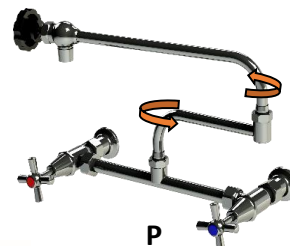

'GLOBAL Easy Clean' Tapware / Faucets

GOOSENECK SPOUTS

w/- Swivel or Fixed Spouts

- Chrome Plated Brass Tapware
- Multi Turn for fully on
- Uses 'Doust' Jumper Valve
- GOOSENECK SPOUT Models - 6" - 12"
- "AUSSIE MADE"

DECK MODELS

WALL MODELS

WOK / KETTLE / POT FILLER TAPS

c/w Double Swivel Spout w/- End Tap

DECK MODELS

WALL MODELS

P

Global Tapware Pty Ltd

W: www.globaltapware.com.au E: sales.info@globaltapware.com

P: +61 7 3855 2355 P: 1300 85 25 15 F: +61 7 3112 1916