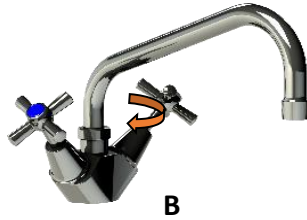

'GLOBAL Easy Clean' Tapware / Faucets STANDARD SPOUTS

DECK MODELS

B

WALL MODELS

- Chrome Plated Brass Tapware
- Multi Turn for fully on
- Uses 'Doust' Jumper Valve
- STANDARD SPOUT Models - 6" - 8" - 10" - 12" - 14" - 16"
- "AUSSIE MADE"

Global Tapware Pty Ltd

W: www.globaltapware.com.au E: sales.info@globaltapware.com

P: +61 7 3855 2355 P: 1300 85 25 15 F: +61 7 3112 1916