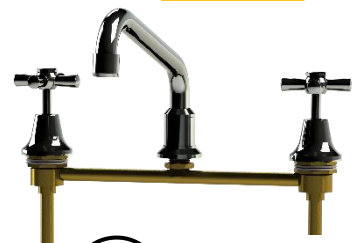

Our Economy range Designed & Made in Australia

HOB / DECK MOUNTED

24 Month Warranty

EASY CLEAN TAPWARE FEATURES

- 1- Eco Friendly Water Saving Aerator - 9 lpm, 3 star
- 2- Tap Body & Spouts are made from Chrome Plated Brass.
- 3- All Taps use the Australian Made "Doust" Jumper Valve . .
- 4- Parts are Readily available - nationwide.
- 5- Anti Vandal Easy Clean Handles.
- 6- Spouts use a Lock-down nut rather than grub screws – more serviceable.
- 7 – ½" Female Inlets on Items 1,3, 4,

Item 3H

150-270 Adjustable Breach

Lgth	Part No.
6"	GEC05G3006
8"	GEC05G3008
10"	GEC05G3010
12"	GEC05G3012
14"	GEC05G3014

Item 4H

25mm Bench Hole

Lgth	Part No.
6"	GEC06G3006
8"	GEC06G3008
10"	GEC06G3010
12"	GEC06G3012
14"	GEC06G3014

Item 5H

150-250 Adjustable Breach

25mm Bench Hole x 1
32mm Bench Hole x 2

Lgth	Part No.
6"	GEC07G3006
8"	GEC07G3008
10"	GEC07G3010
12"	GEC07G3012
14"	GEC07G3014

Item 6H

25mm Bench Hole x 1
32mm Bench Hole x 2

Lgth	Part No.
6"	GEC08G3006
8"	GEC08G3008
10"	GEC08G3010
12"	GEC08G3012
14"	GEC08G3014