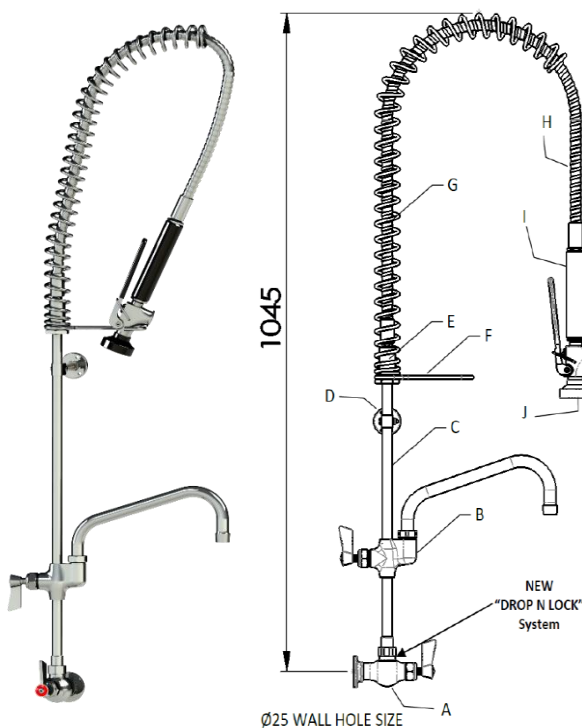

The Inner Tube of the Pre-Rinse Hose is supplied with either Santoprene or EPDM (depending on availability at time of manufacture. With Taps rubber seats made from NBR rubber. All comply to AS4020 & suitable for RO water.

25mm Wall Hole

Pt. No. -(A) GF112506-SS (B) GF112508-SS (C) GF112510-SS (D) GF112512-SS (E) GF112514-SS

25mm Wall Hole

New Style  
S/S Pot Filler

STANDARD SPOUTS Dimensions		
REF	LENGTH IN/mm	Height to Aerator
A	6"/153mm	6mm
B	8"/203mm	36mm
C	10"/254mm	41mm
D	12"/300mm	56mm
E	14"/356mm	56mm

### Interchangeable Triple Heads - Spray Patterns

Stdd 'Shower Spray' / 15d 'Flat Fan' / Straight Stream + BONUS 'Shower Spray'

Wall Mount Tip Holder & Tool

Tool in action

Bonus Aerator housing w/ Male Fitting & shower insert.