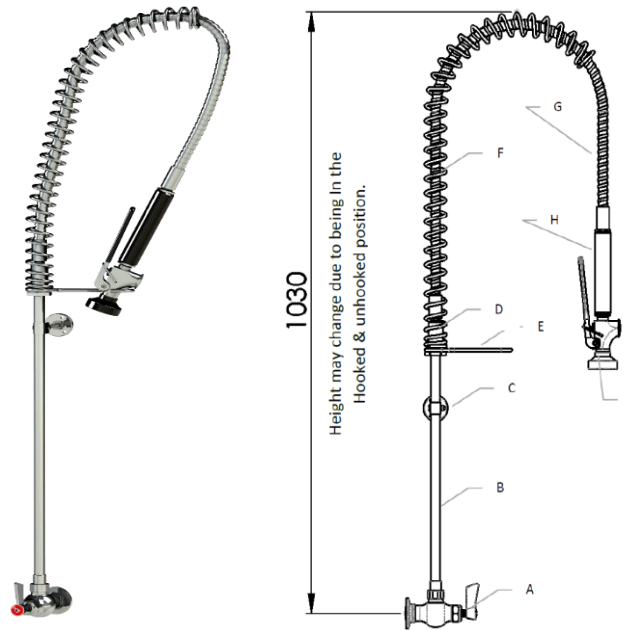

These units are very suitable for the CSSD & the more demanding Commercial Kitchen Environments. They are made from 304 Stainless steel and are fully Watermarked and 6 Star WELS rated for Spray Gun & 3 Star for the Aerator Spouts.

The Inner Tube of the Pre-Rinse Hose is supplied with either Santoprene or EPDM (depending on availability at time of manufacture. With Taps rubber seats made from NBR rubber. All comply to AS4020 & suitable for RO water.

25mm Wall Hole

Pt. No. -(A) GF112506-SS (B) GF112508-SS (C) GF112510-SS (D) GF112512-SS (E) GF112514-SS

25mm Wall Hole

New Style  
S/S Pot Filler

STANDARD SPOUTS Dimensions		
REF	LENGTH IN/mm	Height to Aerator
A	6"/153mm	6mm
B	8"/203mm	36mm
C	10"/254mm	41mm
D	12"/300mm	56mm
E	14"/356mm	56mm

### Interchangeable Triple Heads - Spray Patterns

Stdd 'Shower Spray' / 15d 'Flat Fan' / Straight Stream + BONUS 'Shower Spray'

Wall Mount Tip Holder & Tool

Tool in action

Bonus Aerator housing w/ Male Fitting & shower insert.