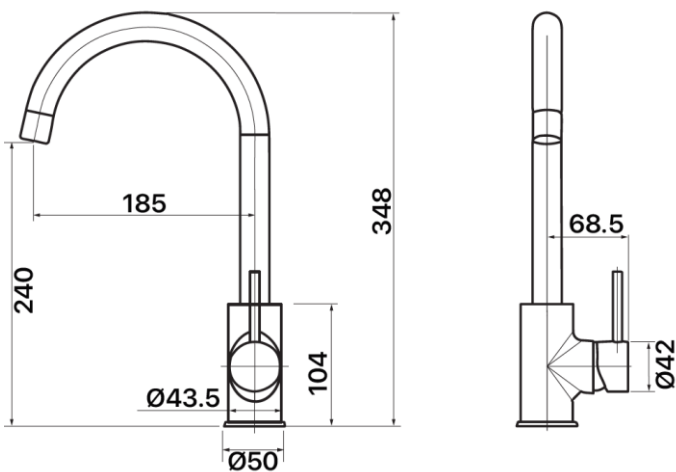

'Global MixA™' CURVED GOOSENECK SPOUT w/ Side Mixer Handle

Chrome Product Code :- **GM-GNC**
RRP \$ _____ + GST

Features:

- Hot & Cold w/ Cold Start (OH&S Feature)
- S/S Braid PEX inlet Hoses (Safety Feature)
- 35mm German Ceramic Disc Cartridge
- 1 Pin Handle.
- eFit Installation System .

WARRANTY:

- 12 Months for Commercial use
- 5yrs for Domestic use

Technical:-

Australian Standards : **Watermarked**
WELS Rated : **5 Stars**
Flow Rate : **5.5 lpm**

Mounting Hole : **32 -35mm**
Material : **DZR Brass**
Finish 1 : **Chrome Plated**
Finish 2 : **Matt Black ****

Working Press. : **500kpa. (NPC)**
Max. Press. rate : **1500kpa.**
Operating Temp : **1 - 80⁰ C.**

** NOTES – Price REQUEST required. Special Conditions if used in a Commercial Application.

Global Tapware Pty Ltd
E – sales.info@globaltapware.com
P – 07 38 55 2350
P – 1300 85 25 15