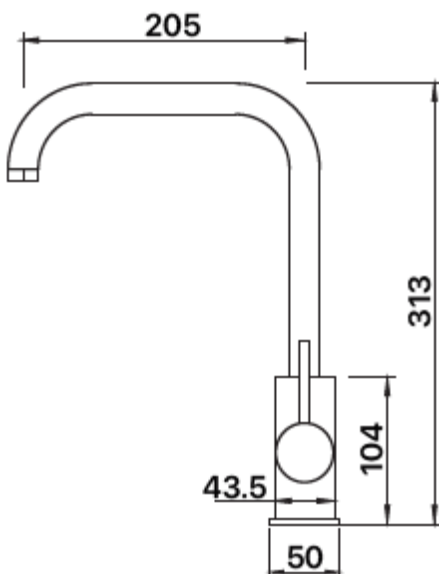

GLOBAL
TAPWARE

'Global MixA™' SQUARE GOOSENECK SPOUT w/ Side Mixer Handle

Chrome Product Code :- **GM-GNS**
RRP \$ _____ + GST

Features:

- Hot & Cold w/ Cold Start (OH&S Feature)
- S/S Braid PEX inlet Hoses (Safety Feature)
- 35mm German Ceramic Disc Cartridge
- 1 Pin Handle.
- eFit Installation System .

WARRANTY:

- 12 Months for Commercial use
- 5yrs for Domestic use

Technical:-

Australian Standards : **Watermarked**
WELS Rated : **5 Stars**
Flow Rate : **5.5 lpm**

Mounting Hole : **32 -35mm**
Material : **DZR Brass**
Finish 1 : **Chrome Plated**
Finish 2 : **Matt Black ****

Working Press. : **500kpa. (NPC)**
Max. Press. rate : **1500kpa.**
Operating Temp : **1 - 80° C.**

** NOTES – Price REQUEST required. Special Conditions if used in a Commercial Application.

Global Tapware Pty Ltd
E – sales.info@globaltapware.com
P – 07 38 55 2350
P – 1300 85 25 15