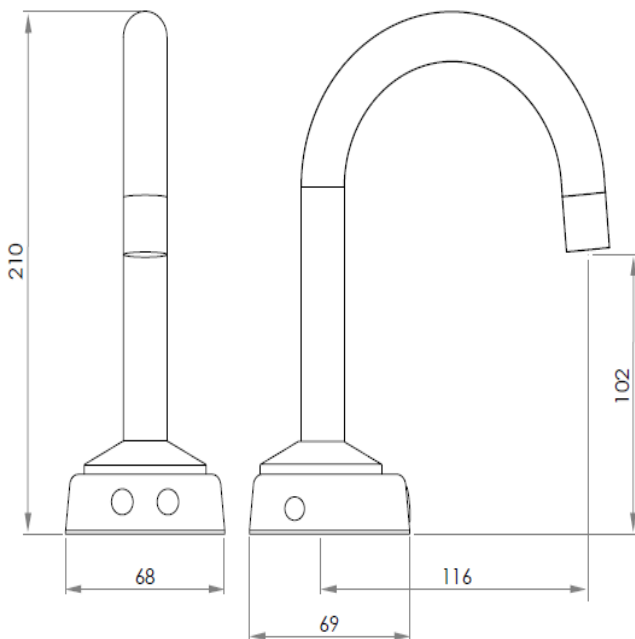

'Global Hand-Z-free™' Tapware

Electronic GOOSENECK Basin Mount

Australian Designed & Made

IMPORTANT NOTICE:- due to excessively high-water pressures during off peak & other times we strongly recommend a PRV be installed pre-Solenoid.

Pt. No. AUO175

SPECIFICATION

PRODUCT CODE	AUO175
FINISH	Chrome
WELS RATING	7 L/Min.
WATERMARK LICENSE	WM 22306
TEMPERATURE RATING	suit Safety bylaws
PRESSURE RATING	Min. 150 to Max. 500 KPA

MAINTENANCE AND CARE

PACKAGING INCLUDES

- 1 x Gooseneck Spout -w/ Anti Rotate
- 1 x Sensor Eyebody.
- 1 x Solenoid – ½" M & F
- 1 x Powerpack / Transformer

FEATURES:-

- Readily Available spare Parts.
- Range Set at 120mm, can be adjusted.
- 12 Month replacement warranty, labour cost only covered by manufacturer Authorised Plumber.