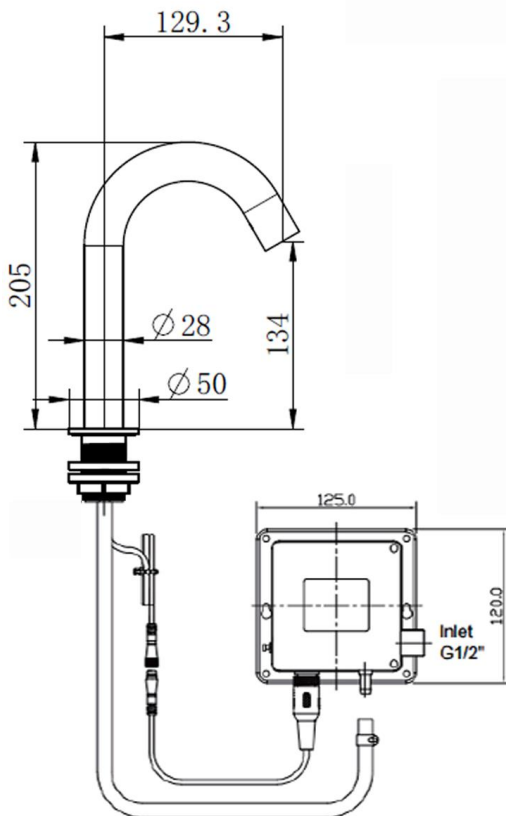

'Global Hand-Z-free™' Tapware

Electronic GOOSENECK Basin Mount

Pt. No. GHF-402

SPECIFICATION

PRODUCT CODE	GHF-402
FINISH	CHROME
WELS RATING	6L/MIN
WATERMARK LICENSE	WM-060073
TEMPERATURE RATING	MIN 1°C-MAX 75°C
PRESSURE RATING	MIN 150KPa-MAX 500KPa

PACKAGING INCLUDES

- 1x sense tap
- 1x control box
- 4x AA alkaline battery
- 1x power adaptor
- 1x installation kit

Battery is for power Back up only purpose in case of power outage.

GLOBAL TAPWARE PTY LTD