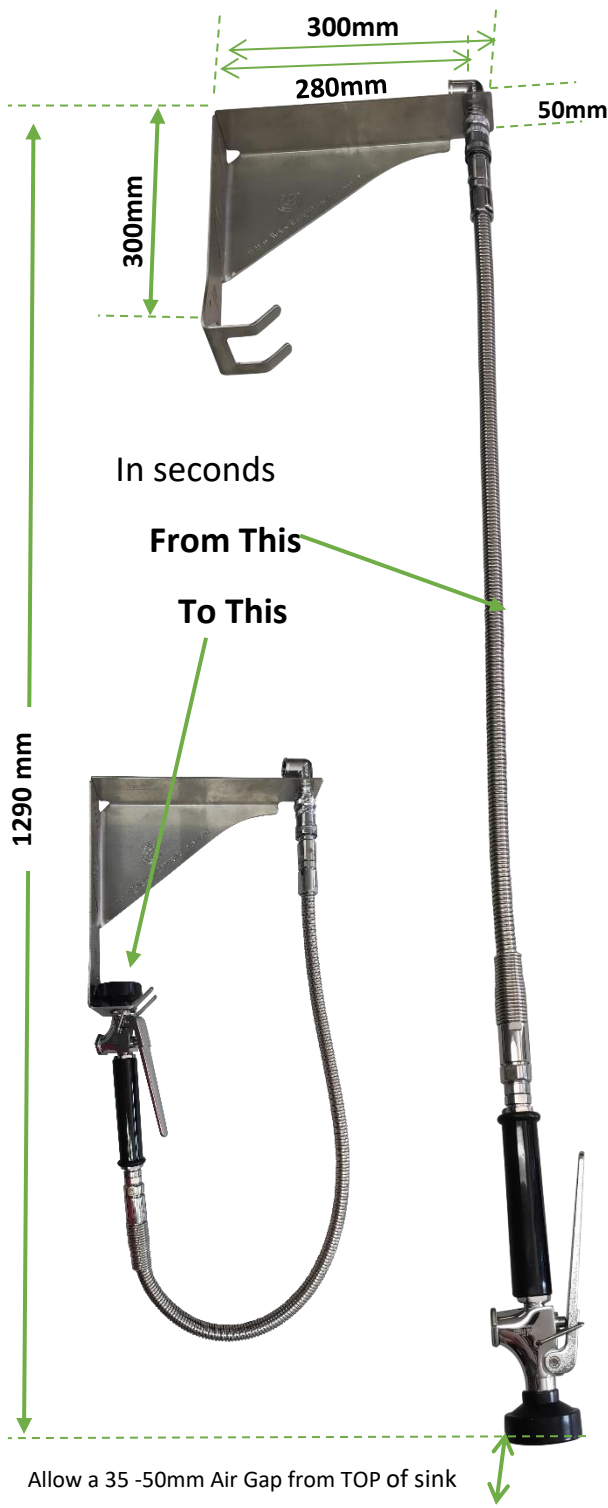

All the Hard works done...

Simple assembly, then

“Just Mount & Connect”

HANGING Wall PRE-RINSE

Time proven as one of the BEST Pre-Rinses & Market LEADERS available.

-Proudly “AUSTRALIAN DESIGNED & MADE”-

Used by one of Australia’s leading Restaurant Chains.

- ✓ **Proven reliability** - Heavy Duty Set up.
- ✓ **S/S Wall Bracket** w/ Built-in **Gun Hook**
  * Designed for user to use when Spray Gun is not required.
- ✓ **S/S Pre-Rinse Hose** - **900mm** long (standard)
- ✓ Also available with a **650mm hose** (upon request)
- ✓ **S/S Pre-Rinse Hose** uses S/S Flats Seats, Nuts & adaptors
- ✓ **Global Fisher Spray Gun** - Proven Reliability
- ✓ **Quick Release Coupling** with Auto Shut Off for easy exchange.
- ✓ **OH&S** - Swivel Fittings on Spray Gun & Hose allows ease of use.
- ✓ **OH&S** - Gun has built in ‘On/Off’ clip on Squeeze trigger to destress hands from constant squeezing.
- ✓ **OH&S** – Gun Clip has a ‘Quick Off’ function.
- ✓ **Readily available Parts** throughout Reece Plumbing Stores – with most parts live coded.
- ✓ **Global Fisher Spray Guns** is **Watermarked & WELS** rated to 6 Stars @ 3.5 lpm.
- ✓ Plumber to complete Piping Fit-off from Elbow to Isolation Tap

(see over page for Parts Breakdown)

Standard 900mm hose

Pt. No. **GTHWB-PR01** - RRP $ _____ + GST

Includes all parts shown in photos

Requested 650mm hose

Pt. No. **GTHWB-PR02** - RRP $ _____ + GST

Includes all parts shown in photos

P - 1300 85 25 15

E – sales.info@globaltapware.com

W - www.globaltapware.com.au