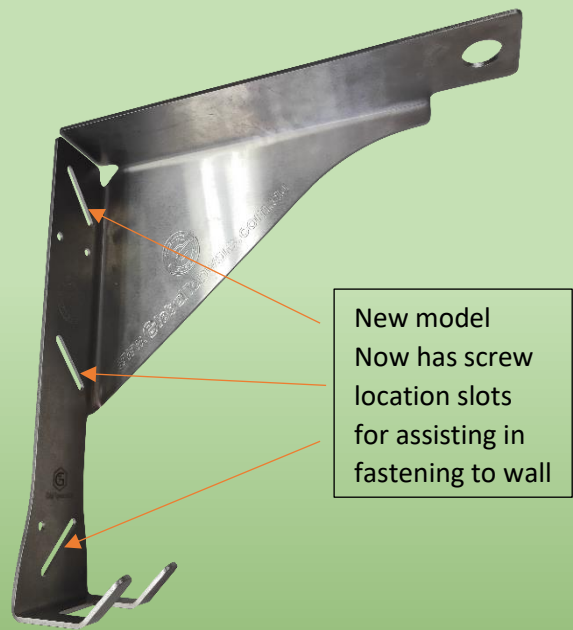

- ✓ **Proven reliability** - Heavy Duty Set up.
- ✓ **S/S Wall Bracket** w/ Built-in **Gun Hook**
* Designed for user to use when Spray Gun is not required.
- ✓ **S/S Pre-Rinse Hose** - **900mm** long (standard)
- ✓ Also available with a **650mm hose** (upon request)
- ✓ **S/S Pre-Rinse Hose** uses S/S Flats Seats, Nuts & adaptors
- ✓ **Global Fisher Spray Gun** - Proven Reliability
- ✓ **Quick Release Coupling** with Auto Shut Off for easy exchange.
- ✓ **OH&S** - Swivel Fittings on Spray Gun & Hose allows ease of use.
- ✓ **OH&S** - Gun has built in ‘On/Off’ clip on Squeeze trigger to destress hands from constant squeezing.
- ✓ **OH&S** – Gun Clip has a ‘Quick Off’ function.
- ✓ **Readily available Parts** throughout Reece Plumbing Stores – with most parts live coded.
- ✓ **Global Fisher Spray Guns** is **Watermarked & WELS** rated to 6 Stars @ 3.5 lpm.
- ✓ Plumber to complete Piping Fit-off from Elbow to Isolation Tap

P - 1300 85 25 15

E – sales.info@globaltapware.com

W - www.globaltapware.com.au

HANGING Wall PRE-RINSE

New model
Now has screw
location slots
for assisting in
fastening to wall

Parts Breakdown

Item	Part Number	Description	RRP \$
1	GHWBK-HK	S/S Wall Bracket w/ Hook	\$
2	G571212FFCP	Chrome Plated Elbow -1/2" bsp FI	\$
3	G561212CP	Chrome Plated Nipple - 1/2" bsp	\$
4a	GQR12CPMP	Quick Connect Coupling - 1/2" bsp FI	\$
4b	"	Quick Connect Plug - 1/2" bsp MI - (Sold with Coupling)	
5a	G5512F78MSS-SVL	S/S Swivel Adaptor - 1/2" bsp FI x 7/8-20 unf MI	\$
5b	GPRH0900	S/S Armourflex Hose -900mm long - 7/8-20unf female nuts	\$
5b	GPRH0650	S/S Armourflex Hose -650mm long - 7/8-20unf female nuts	\$
5c	G5512F78MSS	S/S Adaptor - 1/2" bsp FI x 7/8-20 unf MI	\$
6a	G2949-B	Global Fisher Spray Gun valve head only	\$
6b	G5208-12SVL	Global Fisher Spray Valve Handle with 1/2" Swivel male	\$