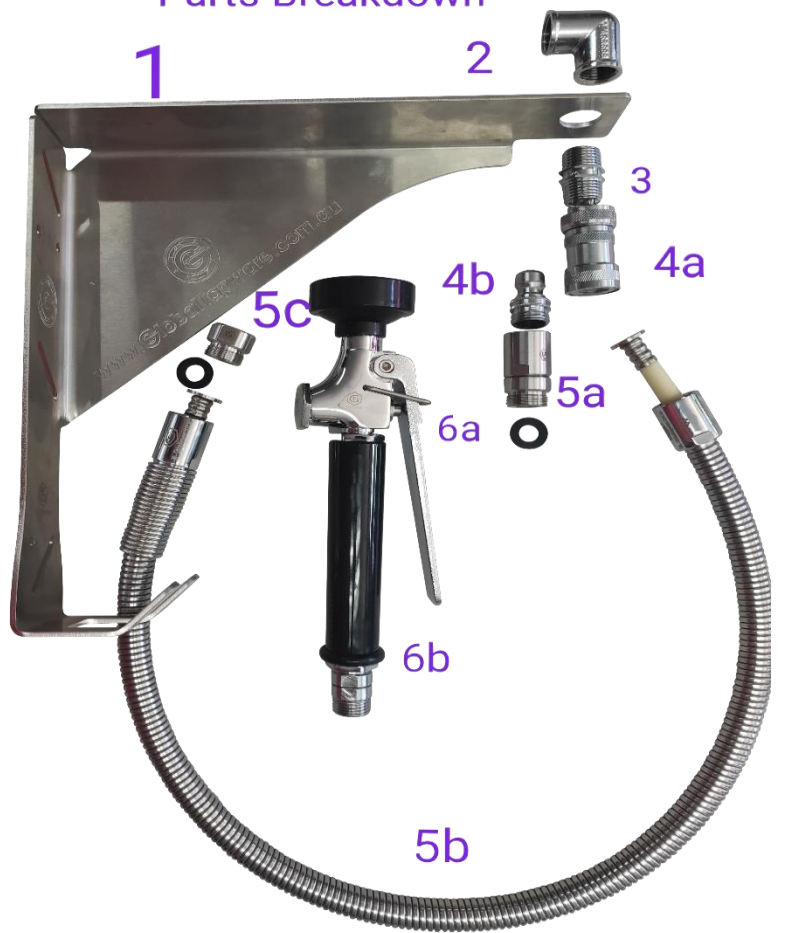

- ✓ **Proven reliability** - Heavy Duty Set up.
- ✓ **S/S Wall Bracket** w/ Built-in **Gun Hook**
* Designed for user to use when Spray Gun is not required.
- ✓ **S/S Pre-Rinse Hose** - **900mm** long (standard)
- ✓ Also available with a **650mm hose** (upon request)
- ✓ **S/S Pre-Rinse Hose** uses S/S Flats Seats, Nuts & adaptors
- ✓ **Global Fisher Spray Gun** - Proven Reliability
- ✓ **Quick Release Coupling** with Auto Shut Off for easy exchange.
- ✓ **OH&S** - Swivel Fittings on Spray Gun & Hose allows ease of use.
- ✓ **OH&S** - Gun has built in ‘On/Off’ clip on Squeeze trigger to destress hands from constant squeezing.
- ✓ **OH&S** – Gun Clip has a ‘Quick Off’ function.
- ✓ **Readily available Parts** throughout Reece Plumbing Stores – with most parts live coded.
- ✓ **Global Fisher Spray Guns** is **Watermarked & WELS** rated to 6 Stars @ 3.5 lpm.
- ✓ Plumber to complete Piping Fit-off from Elbow to Isolation Tap

P - 1300 85 25 15

E – sales.info@globaltapware.com

W - www.globaltapware.com.au

HANGING Wall PRE-RINSE

New model
Now has screw
location slots
for assisting in
fastening to wall

Parts Breakdown

Item	Part Number	Description	RRP \$
1	GHWBK-HK	S/S Wall Bracket w/ Hook	\$
2	G571212FFCP	Chrome Plated Elbow -1/2" bsp FI	\$
3	G561212CP	Chrome Plated Nipple - 1/2" bsp	\$
4a	GQR12CPMP	Quick Connect Coupling - 1/2" bsp FI	\$
4b	"	Quick Connect Plug - 1/2" bsp MI - (Sold with Coupling)	
5a	G5512F78MSS-SVL	S/S Swivel Adaptor - 1/2" bsp FI x 7/8-20 unf MI	\$
5b	GPRH0900	S/S Armourflex Hose -900mm long - 7/8-20unf female nuts	\$
5b	GPRH0650	S/S Armourflex Hose -650mm long - 7/8-20unf female nuts	\$
5c	G5512F78MSS	S/S Adaptor - 1/2" bsp FI x 7/8-20 unf MI	\$
6a	G2949-B	Global Fisher Spray Gun valve head only	\$
6b	G5208-12SVL	Global Fisher Spray Valve Handle with 1/2" Swivel male	\$