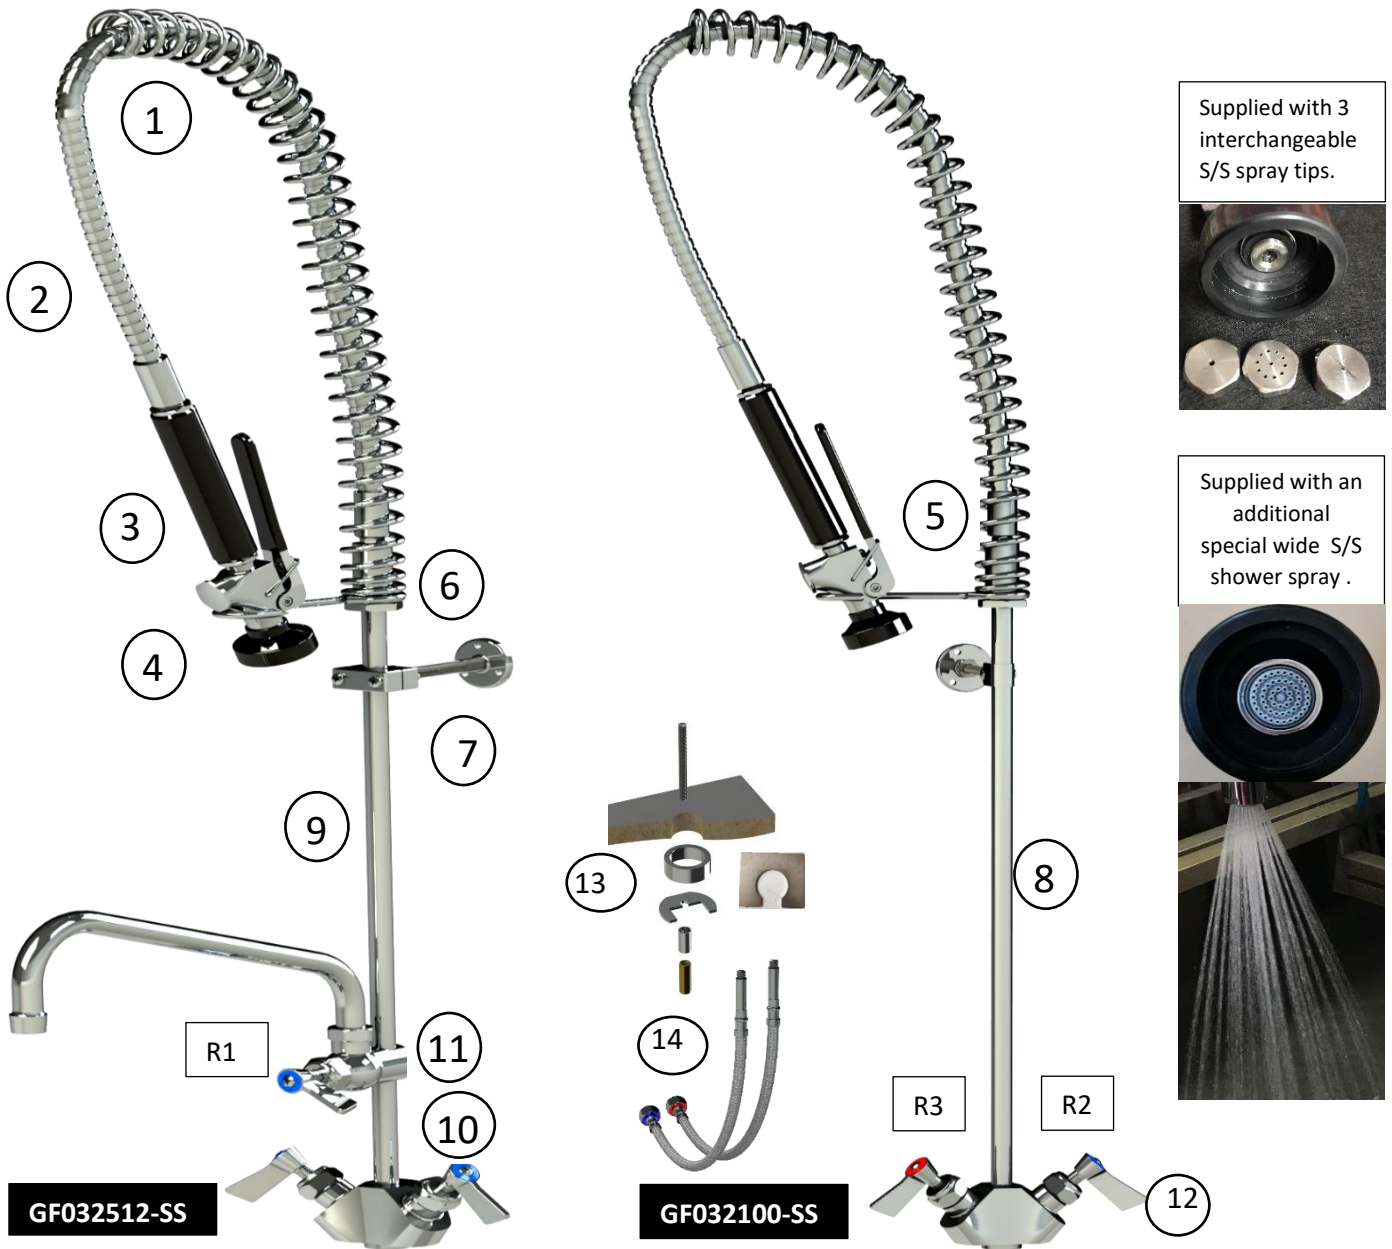

GLOBAL FISHER – All new S/S Pre-Rinses - suitable for RO applications

Deck Mounted Parts Breakdown : Pt. No. GF022512-SS @ \$ _____ & Pt. No. GF022100-SS @ \$ _____

GF022512-SS

GF022100-SS

Supplied with 3 interchangeable S/S spray tips.

Supplied with an additional special wide S/S shower spray .

Item	Part No.	Description	GF022512-SS	GF022100-SS	RRP \$
1	G8101	Spring Guard – S/S & CP	✓	✓	
2	GPRH0900R	S/S Armourflex PR Hose -900mm – (Opt. GF2914)	✓	✓	
3	G5208	Handle for Spray Gun- S/S & Plastic	✓	✓	
4	G2949-B	Spray Valve – S/S	✓	✓	
5	G8208SS	Hook 8” – S/S & CP	✓	✓	
6	GSR143812	Spring Retainer – S/S	✓	✓	
7	GF8310	Wall Bracket- Adj. – CP Alloy & S/S Rod	✓	✓	
8	GF8016	Riser 16” - S/S - 3/8” Both Ends		✓	
9	GF8010	Riser 10” – S/S - 3/8” Both Ends	✓		
10	GF8004	Riser 4” – S/S - 3/8” Both Ends	✓		
11	G-5012SS	S/S Pot Filler + 12” S/S Spout (avail 6, 8,10,14”)	✓		
12	GS02	S/S Single Hob / Deck Tap	✓	✓	
R1	G25RK-SS	Pot Filler Repair Kit only	✓		
R2	GS03RKC-SS	Tap Spindle Repair Kit – Cold Side only	✓	✓	

GLOBAL FISHER – All new S/S Pre-Rinses - suitable for RO applications

Deck Mounted Parts Breakdown : Pt. No. GF032512-SS @ \$ _____ & Pt. No. GF032100-SS @ \$ _____

Supplied with 3 interchangeable S/S spray tips.