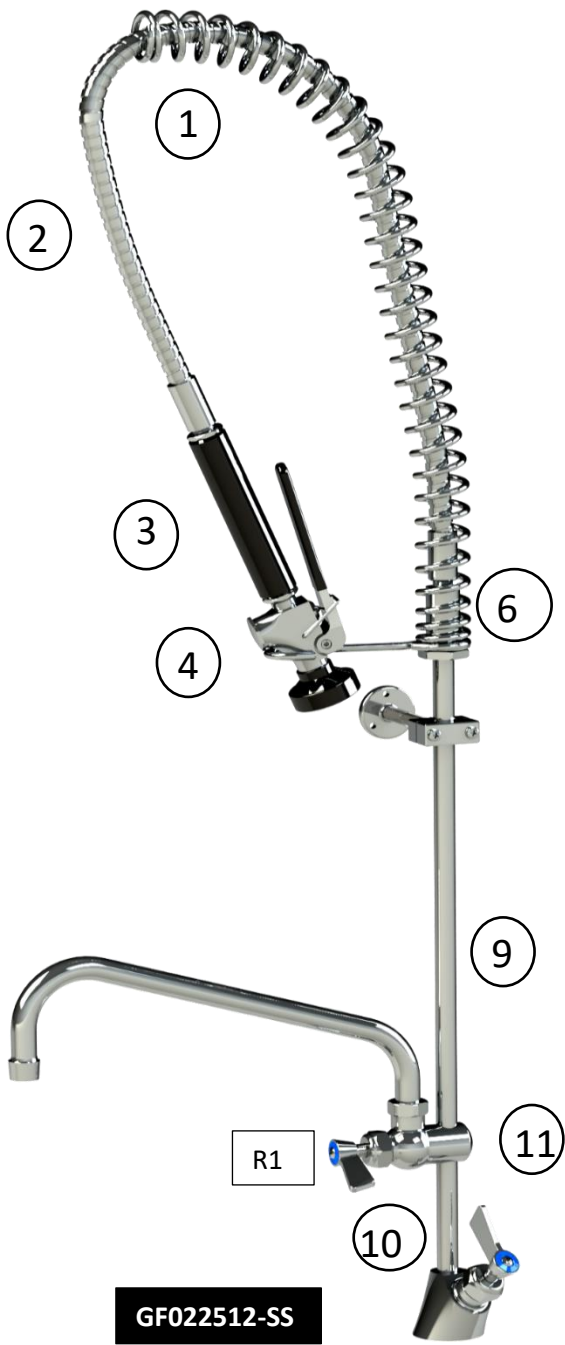

GLOBAL FISHER – All new S/S Pre-Rinses - suitable for RO applications

Deck Mounted Parts Breakdown : Pt. No. GF022512-SS @ \$ _____ & Pt. No. GF022100-SS @ \$ _____

GF022512-SS

GF022100-SS

Supplied with 3 interchangeable S/S spray tips.

Supplied with an additional special wide S/S shower spray .

Item	Part No.	Description	GF022512-SS	GF022100-SS	RRP \$
1	G8101	Spring Guard – S/S & CP	✓	✓	
2	GPRH0900R	S/S Armourflex PR Hose -900mm – (Opt. GF2914)	✓	✓	
3	G5208	Handle for Spray Gun- S/S & Plastic	✓	✓	
4	G2949-B	Spray Valve – S/S	✓	✓	
5	G8208SS	Hook 8” – S/S & CP	✓	✓	
6	GSR143812	Spring Retainer – S/S	✓	✓	
7	GF8310	Wall Bracket- Adj. – CP Alloy & S/S Rod	✓	✓	
8	GF8016	Riser 16” - S/S - 3/8” Both Ends		✓	
9	GF8010	Riser 10” – S/S - 3/8” Both Ends	✓		
10	GF8004	Riser 4” – S/S - 3/8” Both Ends	✓		
11	G-5012SS	S/S Pot Filler + 12” S/S Spout (avail 6, 8,10,14”)	✓		
12	GS02	S/S Single Hob / Deck Tap	✓	✓	
R1	G25RK-SS	Pot Filler Repair Kit only	✓		
R2	GS03RKC-SS	Tap Spindle Repair Kit – Cold Side only	✓	✓	

GLOBAL FISHER – All new S/S Pre-Rinses - suitable for RO applications

Deck Mounted Parts Breakdown : Pt. No. GF032512-SS @ \$ _____ & Pt. No. GF032100-SS @ \$ _____

Supplied with 3 interchangeable S/S spray tips.