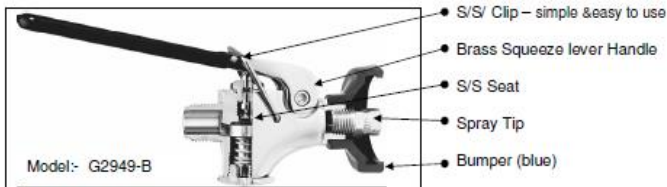

GLOBAL TAPWARE Pty Ltd is proud to introduce our Excellent Hard-Working Pre-Rinse SPRAY GUNS.

Global Tapware has been supplying this line of "Universal Pre-Rinse Spray Guns" since 2010.

These Guns are made for the ever-demanding Australian Hospitality market.

No more trying to figure out what brand you are using or replacing - if it's a Commercial Kitchen, then this is the gun to buy.

We have designed it to cover most Genuine Commercial Pre-Rinse, no matter the brand. We make & supply a specially converting adaptor to allow them to fit a range of PR Hoses that have either a :-
7/8" unF fine Female thread or a 1/2" bsp Female thread or are a Fisher Mfg Co. hose,

The Swivel Male Nipple fit in Handle helps the 'End User' by giving more flexibility and causing less stress on the hose.

Kind regards
Mark McQueen
Managing Director

The Look can be copied, but the QUALITY can Not

Features:

- Standard 36 - month warranty for faulty material. Does not cover Reasonable or Excessive Wear & Tear from bad use, nor bad / incorrect installation or application, nor 'End User' abuse, or temperatures constantly higher than 70 C.
- Specially designed for use in Catering Industry.
- Great Cleaning Ability – BEST on Market.
- Comes with fittings to suit other brands:- Enware – Galvin Eng'g – T&S – Encore -3Mkz – MAG – True Wash – and vast range of other various European / USA / range of Chinese imported Models
- They are light weight to help assist the end user.
- OH&S Safe - Supplied with a Lock-On Clip to assist the end user from constant Squeezing.

Technical Features:

- Suitable for operating temperature up to 70° C
- Suitable for operating pressure of 500 kpa max.
- Readily Available Spare Parts through Plumbing Stores

Phone: 1300 852 515 or 07 3855 2350
Email: sales.info@globaltapware.com

www.globaltapware.com.au