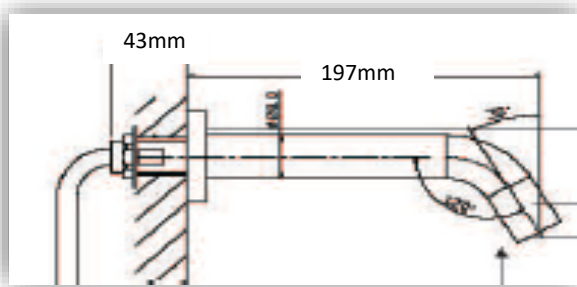

'Global Hand-Z-free™' Tapware

Electronic WALL Mount

Pt. No. GHF-401

Battery is for power Back up only purpose in case of power outage.

SPECIFICATION

PRODUCT CODE	GHF-401	YSW403
WELS RATING	6 STAR 6L/MIN	
WATERMARK LICENSE	WM-060073	
TEMPERATURE RATING	MIN 1°C-MAX 75°C	
PRESSURE RATING	MIN 150KPa-MAX 500KPa	