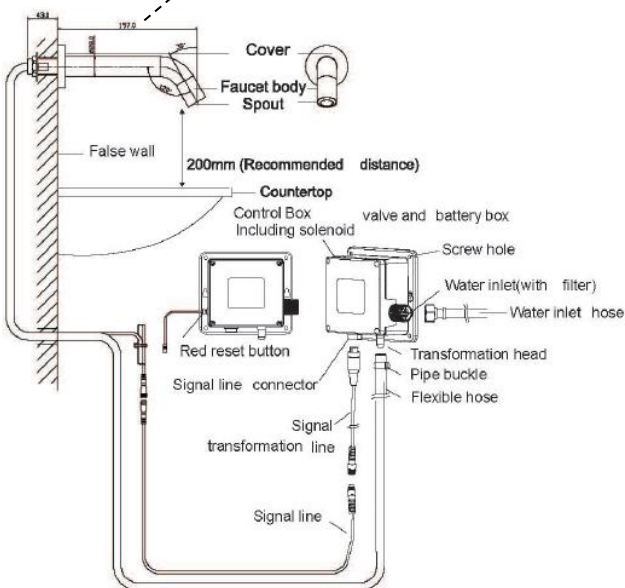

'Global Hand-Z-free™' Tapware

Electronic WALL Mount

Pt. No. GHF-401

Battery is for power Back up only purpose in case of power outage.

SPECIFICATION

PRODUCT CODE	GHF-401	YSW403
WELS RATING	6 STAR 6L/MIN	
WATERMARK LICENSE	WM-060073	
TEMPERATURE RATING	MIN 1°C-MAX 75°C	
PRESSURE RATING	MIN 150KPa-MAX 500KPa	