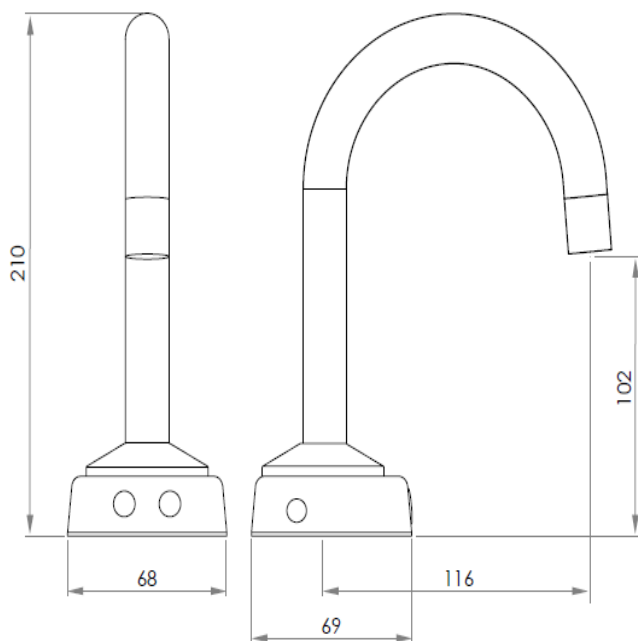

'Global Hand-Z-free™' Tapware

Electronic GOOSENECK Basin Mount

Australian Designed & Made

IMPORTANT NOTICE:- due to excessively high-water pressures during off peak & other times we strongly recommend a PRV be installed pre-Solenoid.

Pt. No. AU0175

SPECIFICATION

PRODUCT CODE	AU0175
FINISH	Chrome
WELS RATING	5 Star / 7 lpm
WATERMARK LICENSE	WM 22306
TEMPERATURE RATING	suit Safety bylaws
PRESSURE RATING	Min. 150 to Max. 500 KPA

WELS Reg. T37432 , Listed as 100-0175

PACKAGING INCLUDES

- 1 x Gooseneck Spout -w/ Anti Rotate
- 1 x Sensor Eyebody w/ Adj Range.
- 1 x External Solenoid – ½" M & F
- 1 x Powerpack / Transformer

FEATURES:-

- Readily Available spare Parts.
- Range Set at 120mm, can be adjusted.
- 12 Month replacement warranty, labour cost only covered by manufacturer Authorised Plumber.