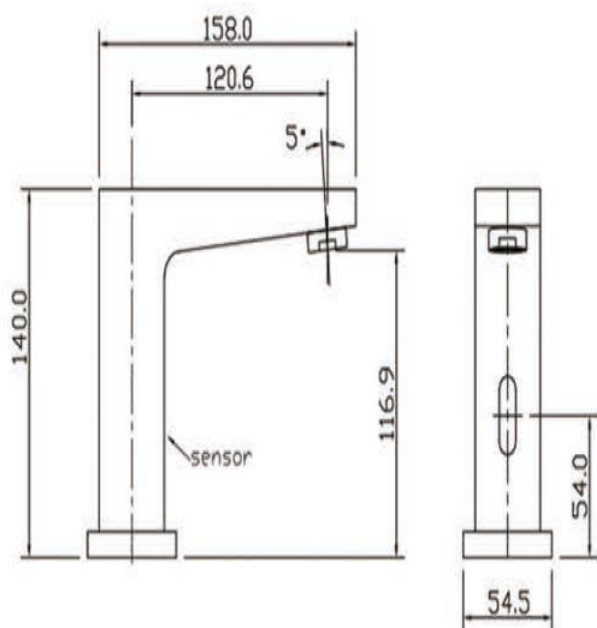

Battery is for power Back up only purpose in case of power outage.

\$ _____ + GST

GLOBAL TAPWARE PTY LTD

E – sales.info@globaltapware.com

P – 07 3855 2350

p – 1300 85 25 15

www.globaltapware.com.au

AS/NZS 3718
WM-060073