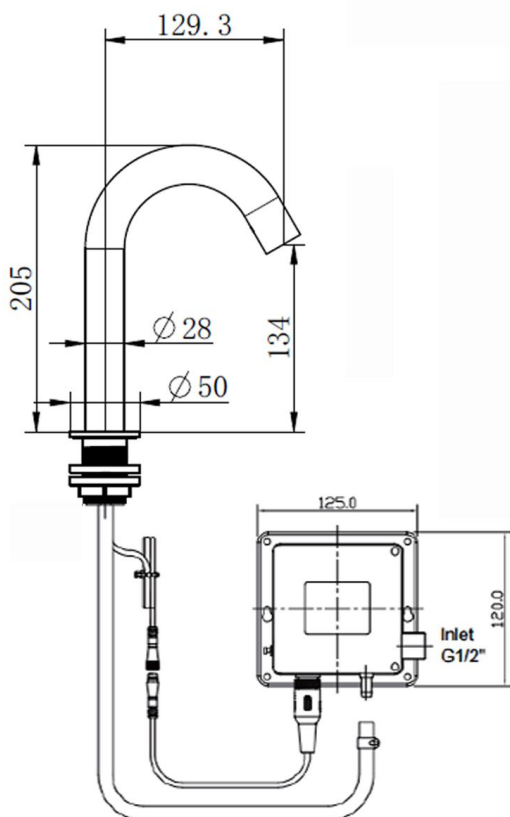

'Global Hand-Z-free™' Tapware

Electronic GOOSENECK Basin Mount

Pt. No. GHF-402

SPECIFICATION

PRODUCT CODE	GHF-402
FINISH	CHROME
WELS RATING	6 Star / 6 lpm
WATERMARK LICENSE	WM-060073
TEMPERATURE RATING	MIN 1°C-MAX 75°C
PRESSURE RATING	MIN 150KPa-MAX 500KPa

Electronic 'Square' Basin Mount

Pt. No. GHF-403

SPECIFICATION

PRODUCT CODE	GHF-403
WELS RATING	6 Star / 6 lpm
WATERMARK LICENSE	WM-060073
TEMPERATURE RATING	MIN 1°C-MAX 75°C
PRESSURE RATING	MIN 150KPa-MAX 500KPa