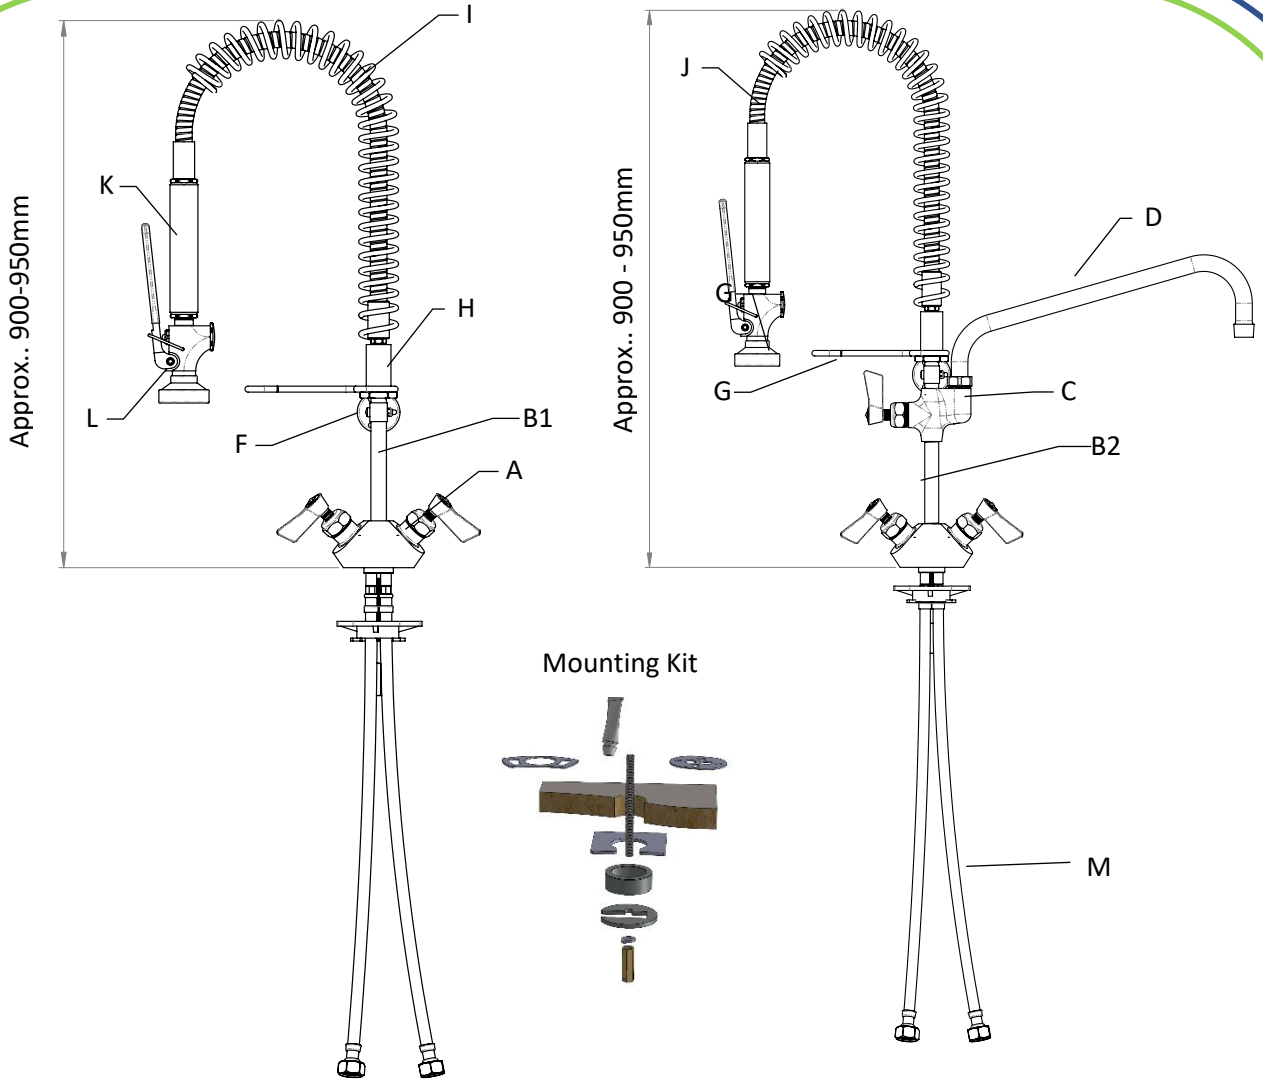

### **GF032512 :**

WELS REG : **T14468**  
1<sup>ST</sup> Outlet : **6 Stars**  
Flow Rate : **3.5 lpm**  
2<sup>nd</sup> Outlet : **3 Stars**  
Flow Rate : **9 lpm**

Mounting Hole : **32 -35mm**  
Material : **304 S/S**  
Finish 1 : **Polished S/S**

- A S/S Dual Hob Tap c/w Inlet Hose & Mounting kit
- B1 S/S 16" RISER
- B2 S/S 4" & 10" RISERS
- C/D S/S ADD ON POT FILLER Spout – Standard Spout length is 12" + other sizes available
- F S/S WALL BRACKET
- G/H S/S RETAINER + S/S w- CP HOOK
- I S/S w- CP SPRING GUARD
- J S/S ARMOURFLEX HOSE 920 mm LONG
- K/L S/S SPRAY GUN & Handle (3.5lpm/WELS 6 Star)
- M Inlet Hose – S/S End Fitting, EPDM, Nylon Braid - colour coded -Red & Blue band

REF	LENGTH IN/mm	Height to Aerator	PT.NO. (all S/S)
A	6"/179mm	6mm	GF032506
B	8"/227mm	36mm	GF032508
C	10"/276mm	41mm	GF032510
<b>D</b>	<b>12"/326mm</b>	<b>56mm</b>	<b>GF032512</b>
E	14"/376mm	56mm	GF032514