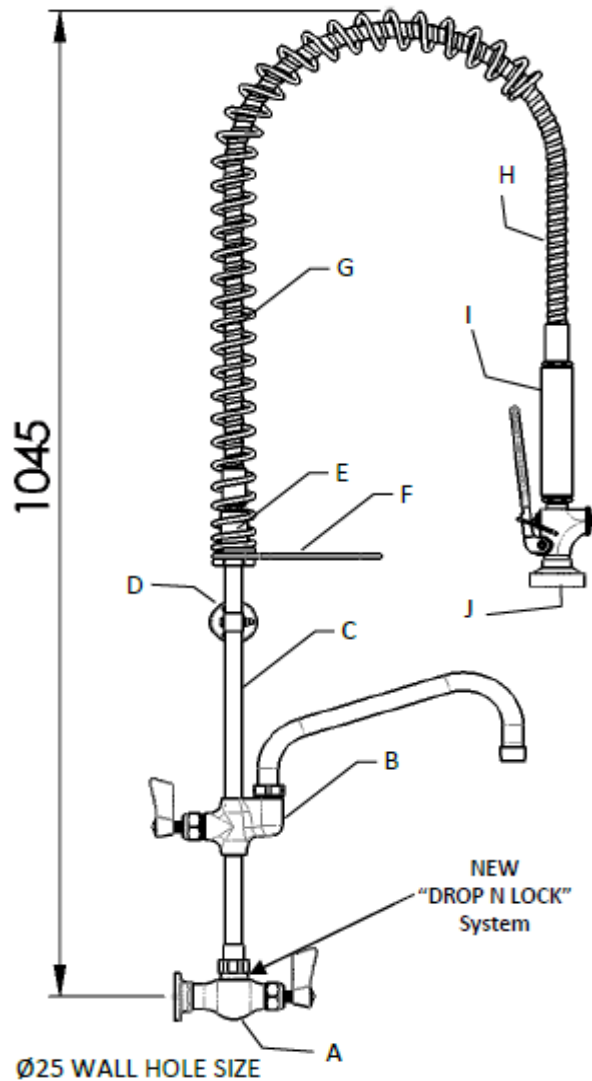

***1 How To change product codes for other size Spouts**
– change last 2 digits, e.g. :- 06 = 6", 08 = 8", 10 = 10"
[Note – These come under other WELS Reg. No.s]

***2 More Products under the GF032512 Code :-**

2nd Outlet Spout :

WELS Rated : **3 Stars**

Flow Rate : **9 lpm**

Mounting Hole : **32 -35mm**

Material : **304 S/S**

Finish 1 : **Polished S/S**

Working Press. : **500kpa. (NPC)**

Max. Press. rate : **1500kpa.**

Operating Temp : **1 - 80^o C.**

Global Tapware Pty Ltd

E – sales.info@globaltapware.com

P – 07 38 55 2350

P – 1300 85 25 15

W- **GLOBALTAPWARE.COM.AU**

SUPPLIED WITH: Standard Model

- A - S/S SINGLE WALL TAP c/w 1/2" Mounting kit
- B - C.P. ADD ON POT FILLER + 4 1/2" RISER w/- CP 12" Spout
WELS 3 STAR – 9lpm. (See chart for more spout lengths).
- C - S/S 10 1/2" RISER
- D - S/S WALL BRACKET
- E/F - S/S SPRING RETAINER + S/S HOOK (C.P.)
- G - CP SPRING GUARD
- H - S/S ARMOURFLEX HOSE 900 mm LONG
- I/J - C.P. SPRAY GUN & Handle (WELS 6 Star - 3.5lpm)

Other Spouts Available as Spare Parts.
All are WELS Registered No. T40512,
3 Star @ 9 lpm

REF	LENGTH Inch / mm	Height to Aerator	PT.NO. (all S/S)
A	6"/179mm	6mm	G3006S
B	8"/227mm	36mm	G3008S
C	10"/276mm	41mm	G3008S
D	12"/326mm	56mm	G3012S
E	14"/376mm	56mm	G3014S