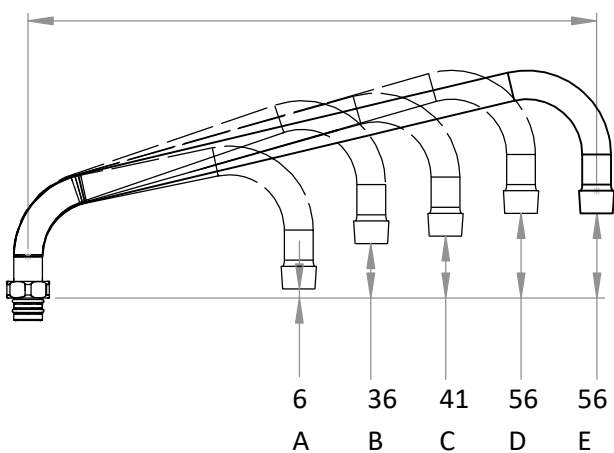

2nd Outlet Spout :

WELS Rated : **3 Stars**

Flow Rate : **9 lpm**

Mounting Hole : **32 -35mm**

Material : **304 S/S**

Finish 1 : **Polished S/S**

Working Press. : **500kpa. (NPC)**

Max. Press. rate : **1500kpa.**

Operating Temp : **1 - 80^o C.**

Global Tapware Pty Ltd

E – sales.info@globaltapware.com

P – 07 38 55 2350

P – 1300 85 25 15

W- **GLOBALTAPWARE.COM.AU**

SUPPLIED WITH: Standard Model

- A - S/S SINGLE WALL TAP c/w 1/2" Mounting kit
- B - C.P. ADD ON POT FILLER + 4 1/2" RISER w/- CP 12" Spout
WELS 3 STAR – 9lpm. (See chart for more spout lengths).
- C - S/S 10 1/2" RISER
- D - S/S WALL BRACKET
- E/F - S/S SPRING RETAINER + S/S HOOK (C.P.)
- G - CP SPRING GUARD
- H - S/S ARMOURFLEX HOSE 900 mm LONG
- I/J - C.P. SPRAY GUN & Handle (WELS 6 Star - 3.5lpm)

Other Spouts Available as Spare Parts.
All are WELS Registered No. T40512,
3 Star @ 9 lpm

REF	LENGTH Inch / mm	Height to Aerator	PT.NO. (all S/S)
A	6"/179mm	6mm	G3006S
B	8"/227mm	36mm	G3008S
C	10"/276mm	41mm	G3008S
D	12"/326mm	56mm	G3012S
E	14"/376mm	56mm	G3014S