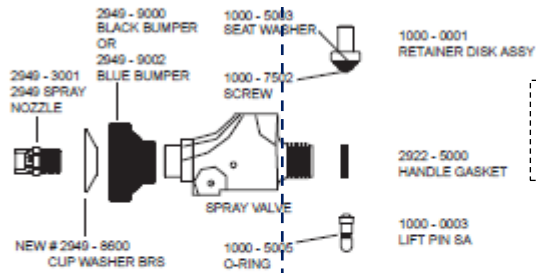

G L O B A L
T A P W A R E

Global Pre-Rinse Gun Valve only

w- Parts breakdown kit.

Pt. No. G2949-B

\$ _____ + GST

**3.5 lpm
Gun ***

* This gun uses a Single Tip.

**4.5 lpm
Gun ****

**Pt. No.
G50KIT**

** This gun can use Four Interchangeable Tips for various applications.

Global Tapware Pty Ltd

P – 1300 85 25 15

P – 07 3855 2350

E – sales.info@globaltapware.com

W - globaltapware.com.au

WaterMark
Certificate No: 23008
Global Tapware Pty Ltd

WELS Reg. T14469
Single Spray Tip
6 Star / 3.5 lpm

WELS Reg. T40480
Triple Spray Tip
6 Star / 4.5 lpm