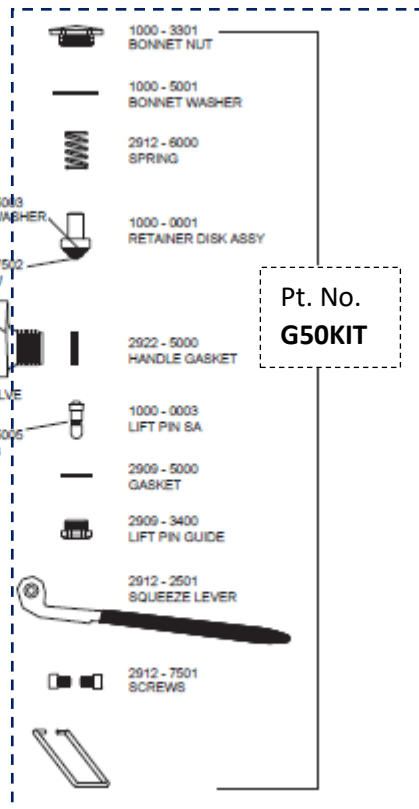

G L O B A L
T A P W A R E

Global Pre-Rinse Gun Valve only

w- Parts breakdown kit.

Pt. No. G2949-B

\$ _____ + GST

**3.5 lpm
Gun ***

* This gun uses a Single Tip.

**4.5 lpm
Gun ****

**Pt. No.
G50KIT**

** This gun can use Four Interchangeable Tips for various applications.

Global Tapware Pty Ltd

P – 1300 85 25 15

P – 07 3855 2350

E – sales.info@globaltapware.com

W - globaltapware.com.au

WaterMark
Certificate No: 23008
Global Tapware Pty Ltd

WELS Reg. T14469
Single Spray Tip
6 Star / 3.5 lpm

WELS Reg. T40480
Triple Spray Tip
6 Star / 4.5 lpm