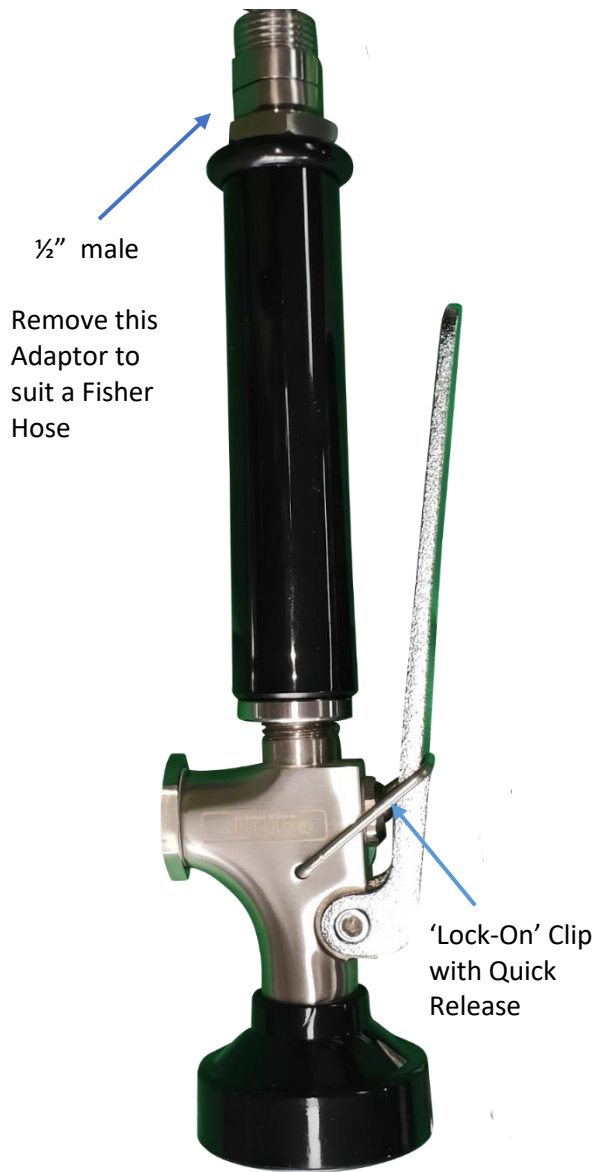

'Global Fisher™'

Standard Pre-Rinse Gun

All Stainless-Steel – Triple Tip

Pt. No. :- **GF2949HDL12M**
RRP \$ _____ + GST

1/2" male

Remove this
Adaptor to
suit a Fisher
Hose

'Lock-On' Clip
with Quick
Release

c/w Interchangeable Spray Tips to suit various applications.

15-degree
Flat Fan
Spray

Straight
Shower
Spray

Straight
Stream -
Pulsing

Features:

- Universal Pre-Rinse Gun
- Triple Interchangeable Tips to suit various applications.
- Suits all other brands of Pre-Rinses on the Market.
- Valve made from 304 Stainless.
- S/S Squeeze Lever Handle.
- Suitable for Hot & Cold w/ Cold
- Swivel 1/2 " male connection.
- Includes converting adaptor - 1/2"fi x 7/8 unf-fine mi.
- Quick Release Lock (OH&S and Safety Feature)

WARRANTY:

- 36 Months for Commercial use

Technical:-

Australian Standards	: Watermarked
WELS Reg.	: T40480
WELS Rated	: 6 Stars
Flow Rate	: 4.5 lpm
Tip	: 15d Flat Fan
Material - Gun	: Stainless Steel
Finish	: Polished
Material - Handle	: Thermal Plastic
Working Press.	: 500kpa. (NPC)
Max. Press. rate	: 1500kpa.
Operating Temp	: 1 - 80° C.