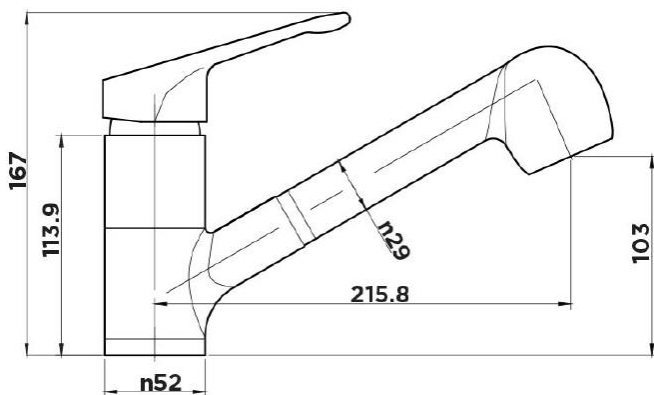

Technical:-

Australian Standards : **Watermarked**
WELS Reg. : **T40916**
WELS Rated : **4 Stars**
Flow Rate : **7.5 lpm**

Mounting Hole : **32 - 35mm**
Material : **DZR Brass**
Finish 1 : **Chrome Plated**

Working Press. : **500kpa. (NPC)**
Max. Press. rated : **1500kpa.**
Operating Temp : **1 - 80° C.**