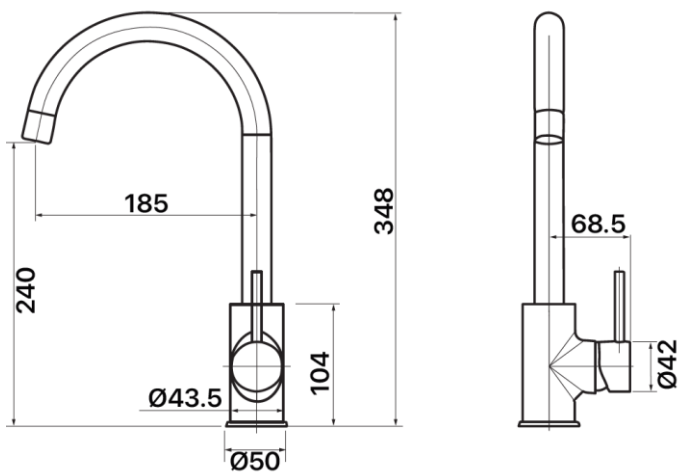

# 'Global MixA™' CURVED GOOSENECK SPOUT w/ Side Mixer Handle

Chrome Product Code :- **GM-GNC**

RRP \$ \_\_\_\_\_ + GST

## Features:

- Hot & Cold w/ Cold Start (OH&S Feature)
- S/S Braid PEX inlet Hoses (Safety Feature)
- 35mm German Ceramic Disc Cartridge
- 1 Pin Handle.
- eFit Installation System .

## Technical:-

Australian Standards : **Watermarked**  
WELS Reg : **T40188**  
WELS Rated : **5 Stars**  
Flow Rate : **5.5 lpm**

Mounting Hole : **32 -35mm**  
Material : **DZR Brass**  
Finish : **Chrome Plated**  
Also available in : **Matt Black \*\***