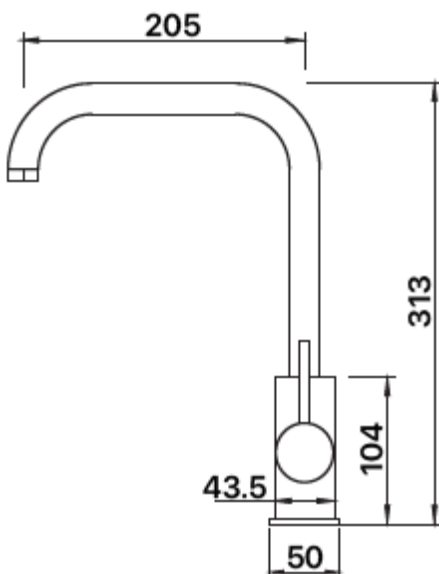

G L O B A L
T A P W A R E

'Global MixA™' SQUARE GOOSENECK SPOUT w/ Side Mixer Handle

Chrome Product Code :- **GM-GNS**
RRP \$ _____ + GST

Features:

- Hot & Cold w/ Cold Start (OH&S Feature)
- S/S Braid PEX inlet Hoses (Safety Feature)
- 35mm German Ceramic Disc Cartridge
- 1 Pin Handle.
- eFit Installation System .

WARRANTY:

- 12 Months for Commercial use

Technical:-

Australian Standards : **Watermarked**
WELS Reg. : **T40192**
WELS Rated : **5 Stars**
Flow Rate : **6 lpm**

Mounting Hole : **32 -35mm**
Material : **DZR Brass**
Finish 1 : **Chrome Plated**
Also available in : **Matt Black ****

Working Press. : **500kpa. (NPC)**
Max. Press. rate : **1500kpa.**
Operating Temp : **1 - 80° C.**

** NOTES – Price REQUEST required. Special Conditions if used in a Commercial Application.

Global Tapware Pty Ltd
E – sales.info@globaltapware.com
P – 07 38 55 2350
P – 1300 85 25 15