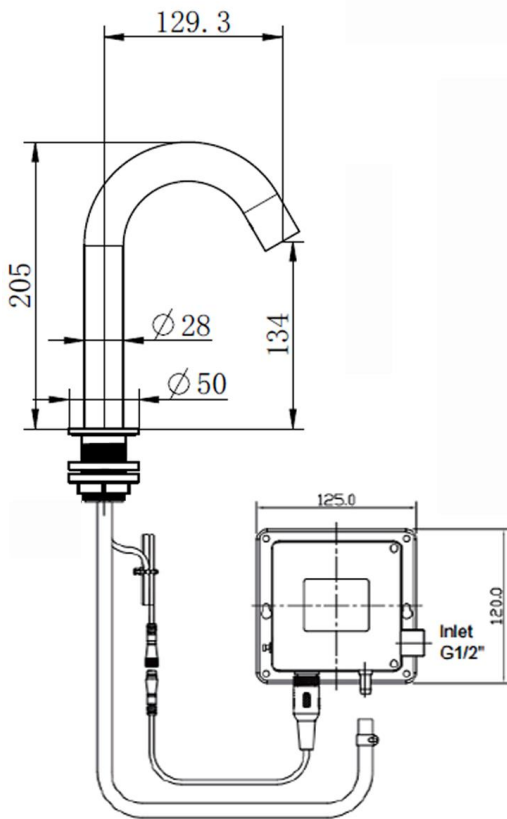

## Electronic GOOSENECK Basin Mount

**Pt. No. GHF-402**

### SPECIFICATION

PRODUCT CODE	GHF-402
FINISH	CHROME
WELS RATING	6 Star / 6 lpm
WATERMARK LICENSE	WM-060073
TEMPERATURE RATING	MIN 1°C-MAX 75°C
PRESSURE RATING	MIN 150KPa-MAX 500KPa

WELS Reg. T27672 , Listed as NR402CH