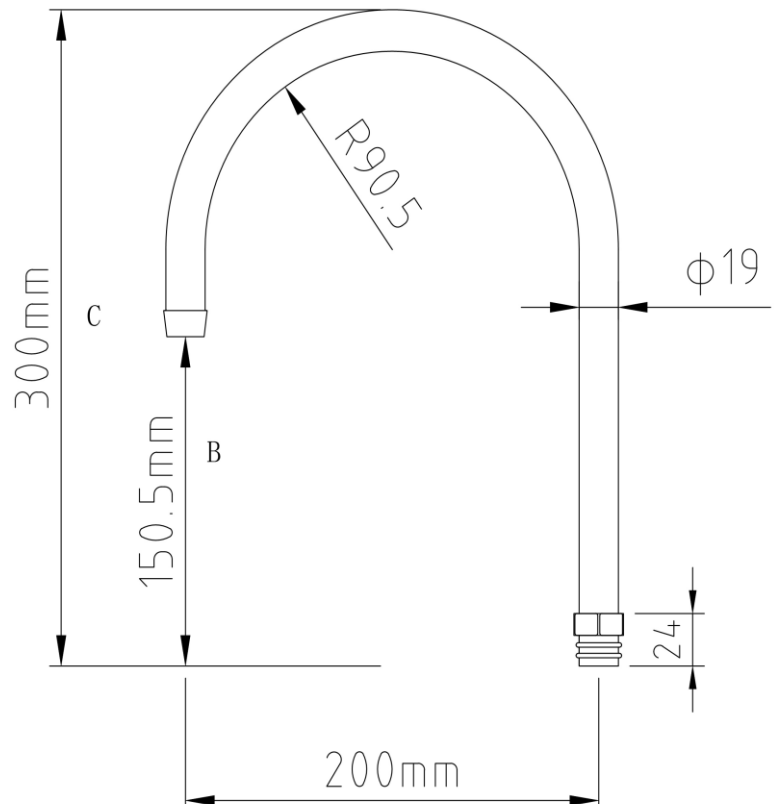

GLOBAL
TAPWARE

WaterMark
Certificate No:23008

WELS reg. TM41198
4 Star, 7.5 lpm

Gooseneck Spouts

Pt. No	A	B	C	CP	SS	RRP \$
Gooseneck Spouts - CP						
G31-6-9	165mm	160mm	292mm	✓		
G31-8-12	200mm	150.5mm	300mm	✓		
G31-9-12	230mm	135.5mm	300mm	✓		
Gooseneck Spouts - SS						
G31-6-9S	165mm	160mm	240mm		✓	
G31-8-12S	200mm	150.5mm	300mm		✓	
G31-9-12S	230mm	135.5mm	300mm		✓	

Chrome Plate S/S - Pt. No. - G31-6-9 / Polished Stainless Pt. No. - G31-6-9S

W – Globaltapware.com.au

P - 1300 85 25 15

P – 07 3855 2350

GLOBAL
TAPWARE

Chrome Plate S/S - Pt. No. - G31-8-12 / Polished Stainless Pt. No. - G31-8-12S

Chrome Plate S/S - Pt. No. - G31-9-12 / Polished Stainless Pt. No. - G31-9-12S