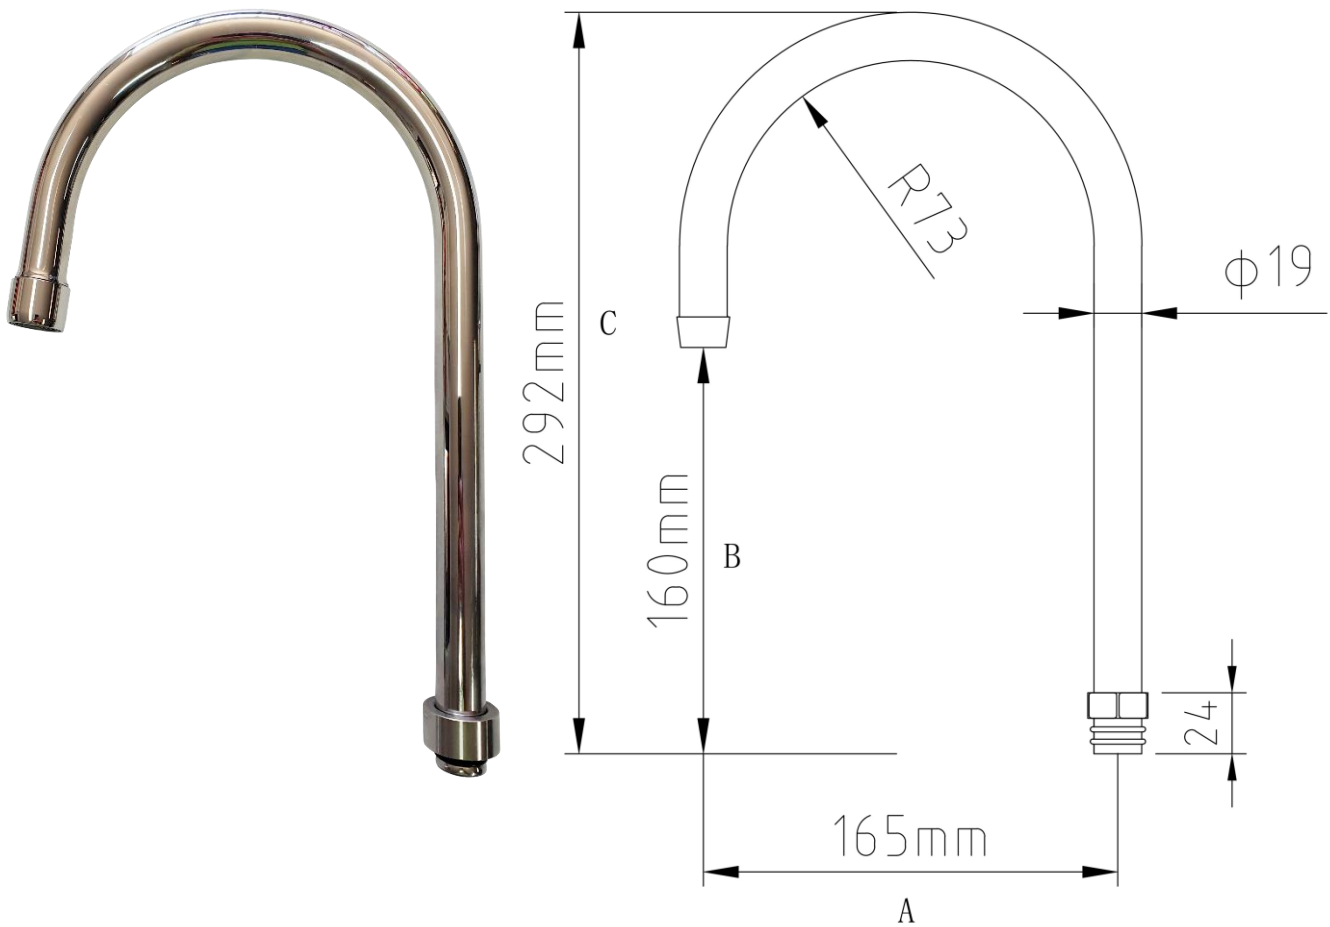

GLOBAL
TAPWARE

WaterMark
Certificate No:23008

WELS reg. TM41198
4 Star, 7.5 lpm

Gooseneck Spouts

Pt. No	A	B	C	CP	SS	RRP \$
Gooseneck Spouts - CP						
G31-6-9	165mm	160mm	292mm	✓		
G31-8-12	200mm	150.5mm	300mm	✓		
G31-9-12	230mm	135.5mm	300mm	✓		
Gooseneck Spouts - SS						
G31-6-9S	165mm	160mm	240mm		✓	
G31-8-12S	200mm	150.5mm	300mm		✓	
G31-9-12S	230mm	135.5mm	300mm		✓	

Chrome Plate S/S - Pt. No. - G31-6-9 / Polished Stainless Pt. No. - G31-6-9S

W – Globaltapware.com.au

P - 1300 85 25 15

P – 07 3855 2350

GLOBAL
TAPWARE

Chrome Plate S/S - Pt. No. - G31-8-12 / Polished Stainless Pt. No. - G31-8-12S

Chrome Plate S/S - Pt. No. - G31-9-12 / Polished Stainless Pt. No. - G31-9-12S