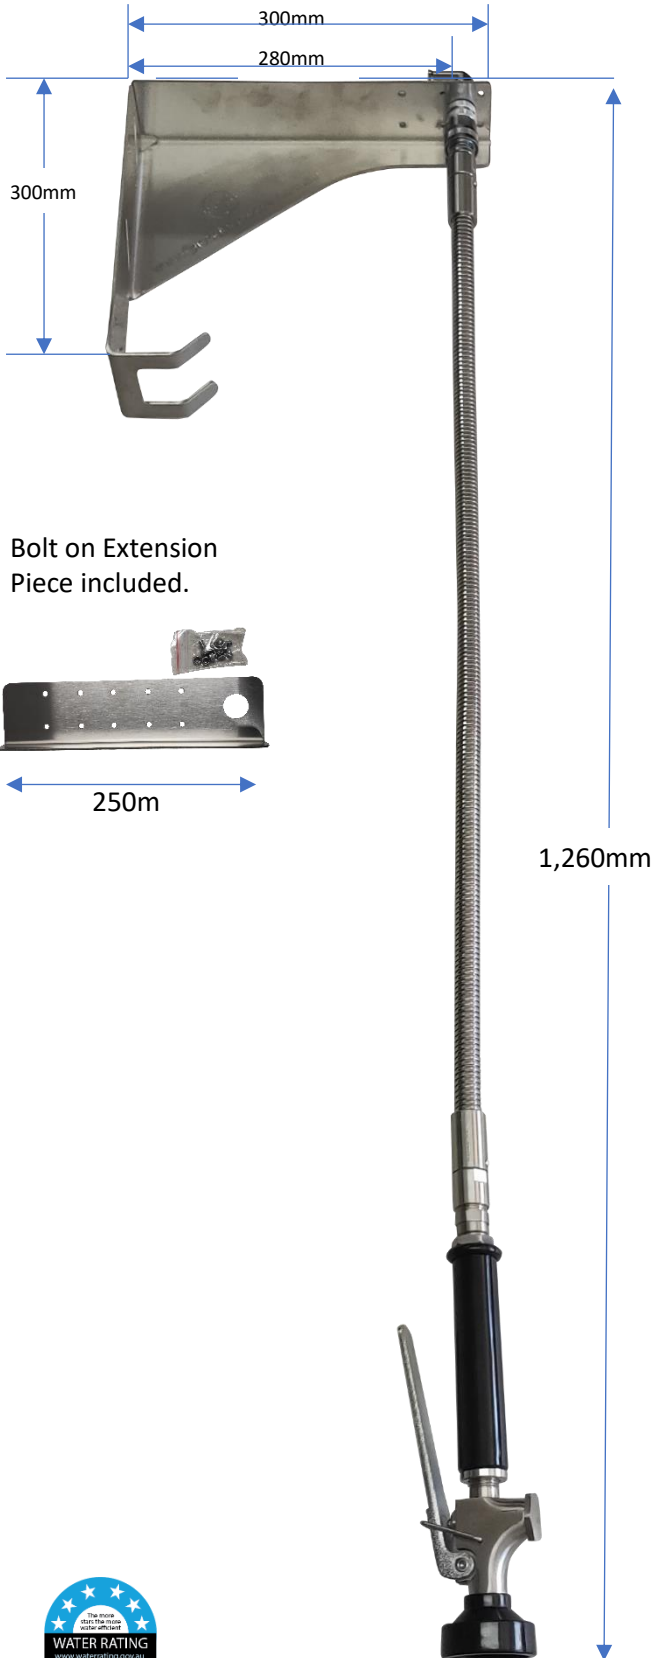

GLOBAL
TAPWARE

'Global Fisher™' HANGING WALL BRACKET

Made to take a Punishing Workload

Pt. No. **GTHWB-PR01**

RRP \$ _____ + GST

Bolt on Extension
Piece included.

250m

1,260mm

Allow min.
35mm Air Gap

Features:

- Easy To Install
- Gun Holder / Cradle
- Quick Release Coupling on Hose.
- Super Flexible.
- OH&S Friendly Spray Gun.
- Spare Parts Readily available through out Australia from any Plumbing store.
- Plumber installs Water Connection to ½" Elbow
- All Parts are 304 S/S

WARRANTY:

- 36 Months for Commercial use

Technical:-

Australian Standards : **Watermarked**
WELS Rated : **6 Stars**
Flow Rate : **3.5 lpm**

Mounting : **Multi-Options**
Material : **304 S/S**
Finish : **All S/S**