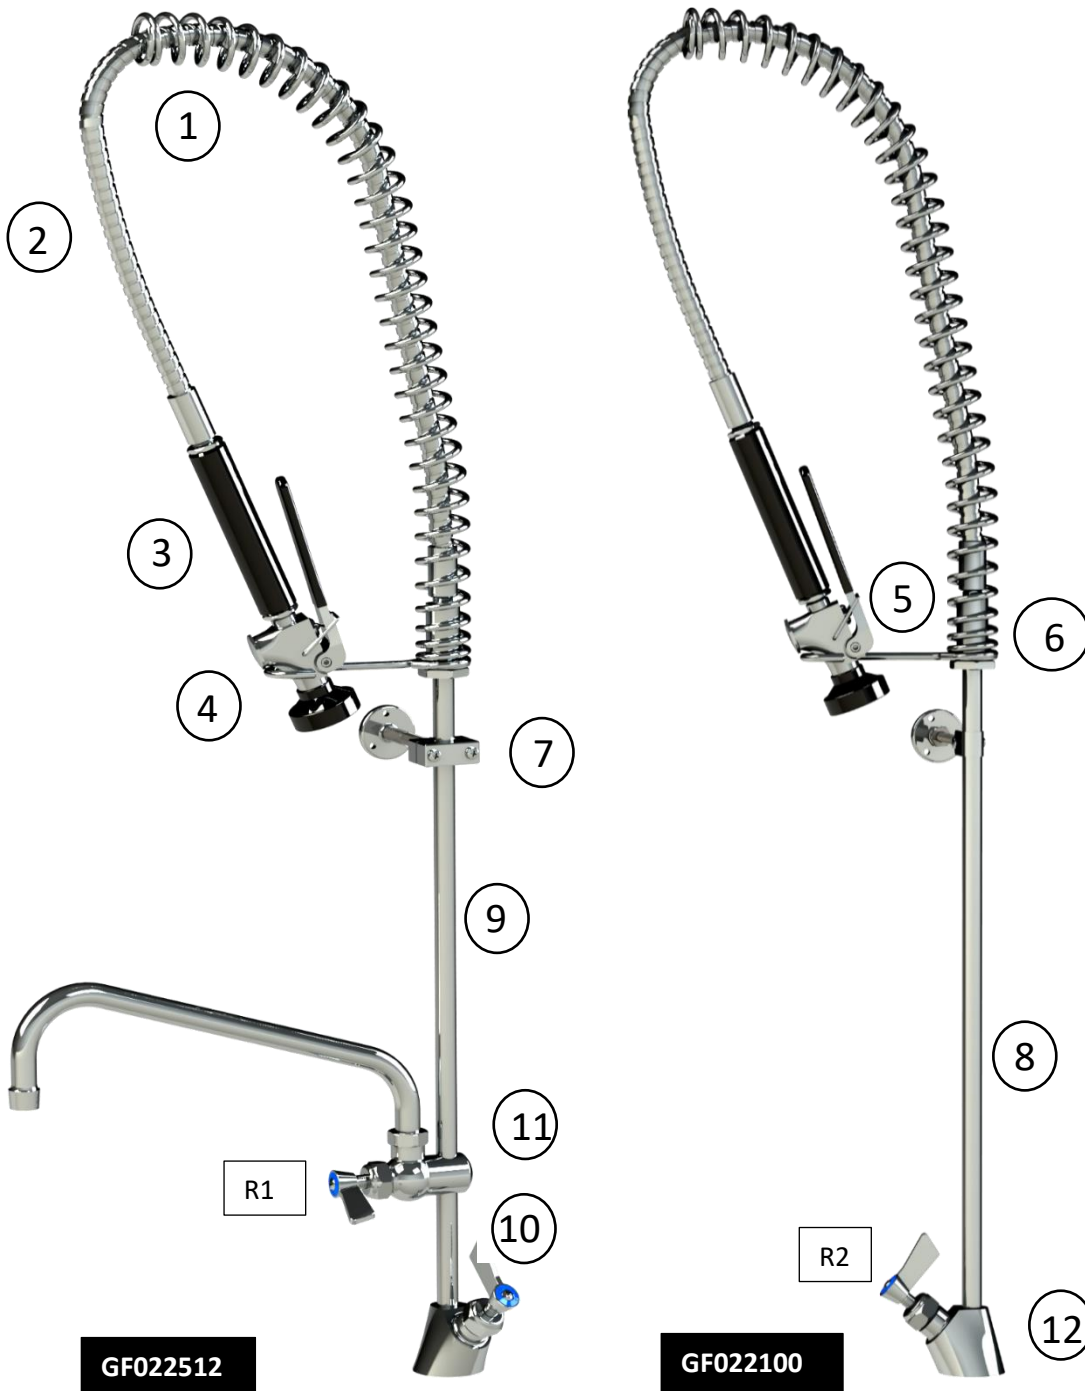

## GLOBAL FISHER – All new S/S Pre-Rinses

**Deck Mounted Parts Breakdown :** Pt. No. GF022512 @ \$ \_\_\_\_\_ & Pt. No. GF022100 @ \$ \_\_\_\_\_

Item	Part No.	Description	GF022512	GF022100	RRP \$
1	G8101	Spring Guard – S/S & CP	√	√	
2	GPRH0900R	S/S Armourflex PR Hose -900mm – (Opt. GF2914)	√	√	
3	G5208	Handle for Spray Gun- S/S & Plastic	√	√	
4	G2949-B	Spray Valve – S/S	√	√	
5	G8208SS	Hook 8” – S/S & CP	√	√	
6	GSR143812	Spring Retainer – S/S	√	√	
7	GF8310	Wall Bracket- Adj. – CP Alloy & S/S Rod	√	√	
8	GF8016	Riser 16” - S/S - 3/8” Both Ends		√	
9	GF8010	Riser 10” – S/S - 3/8” Both Ends	√		
10	GF8004	Riser 4” – S/S - 3/8” Both Ends	√		
11	G-5012SS	S/S Pot Filler + 12” S/S Spout (avail 6, 8,10,14”)	√		
12	GS02	S/S Single Hob / Deck Tap	√	√	
R1	G25RK-SS	Repair Kit – Pot Filler only	√		
R2	GS03RKC-SS	Repair Kit – Cold Spindle only	√	√	

## GLOBAL FISHER – All new S/S Pre-Rinses

**Deck Mounted Parts Breakdown** : Pt. No. GF032512 @ \$ \_\_\_\_\_ & Pt. No. GF032100 @ \$ \_\_\_\_\_

Item	Part No.	Description	GF032512	GF032100	RRP \$
1	G8101	Spring Guard – [S/S & CP]	✓	✓	
2	GPRH0900R	S/S Armourflex PR Hose -900mm	✓	✓	
3	G5208SS	S/S Handle for Spray Gun- [S/S & Plastic]	✓	✓	
4	G2949-B	S/S Spray Valve	✓	✓	
5	G8208SS	Hook – 8” [S/S & CP]	✓	✓	
6	GSR143812	Spring Retainer - S/S	✓	✓	
7	GF8310	Wall Bracket- Adj. – [CP Alloy & S/S Rod]	✓	✓	
8	GF8016	Riser 16” - S/S - 3/8” Both Ends		✓	
9	GF8010	Riser 10” – S/S - 3/8” Both Ends	✓		
10	GF8004	Riser 4” – S/S - 3/8” Both Ends	✓		
11	G-5012SS	S/S Pot Filler + 12” S/S Spout [Avail- 6, 8, 10,14”]	✓		
12	GS03	S/S Dual Deck Tap	✓	✓	
13	GS03MK	S/S Tap Mounting Kit	✓	✓	
14	GS03IH	S/S Inlet Hoses - Pair	✓	✓	
R1	G25RK-SS	Pot Filler Repair Kit only	✓		
R2	GS03RKC-SS	Repair Kit – Cold Side only	✓	✓	
R3	GS03RKH-SS	Repair Kit – Hot Side only	✓	✓	