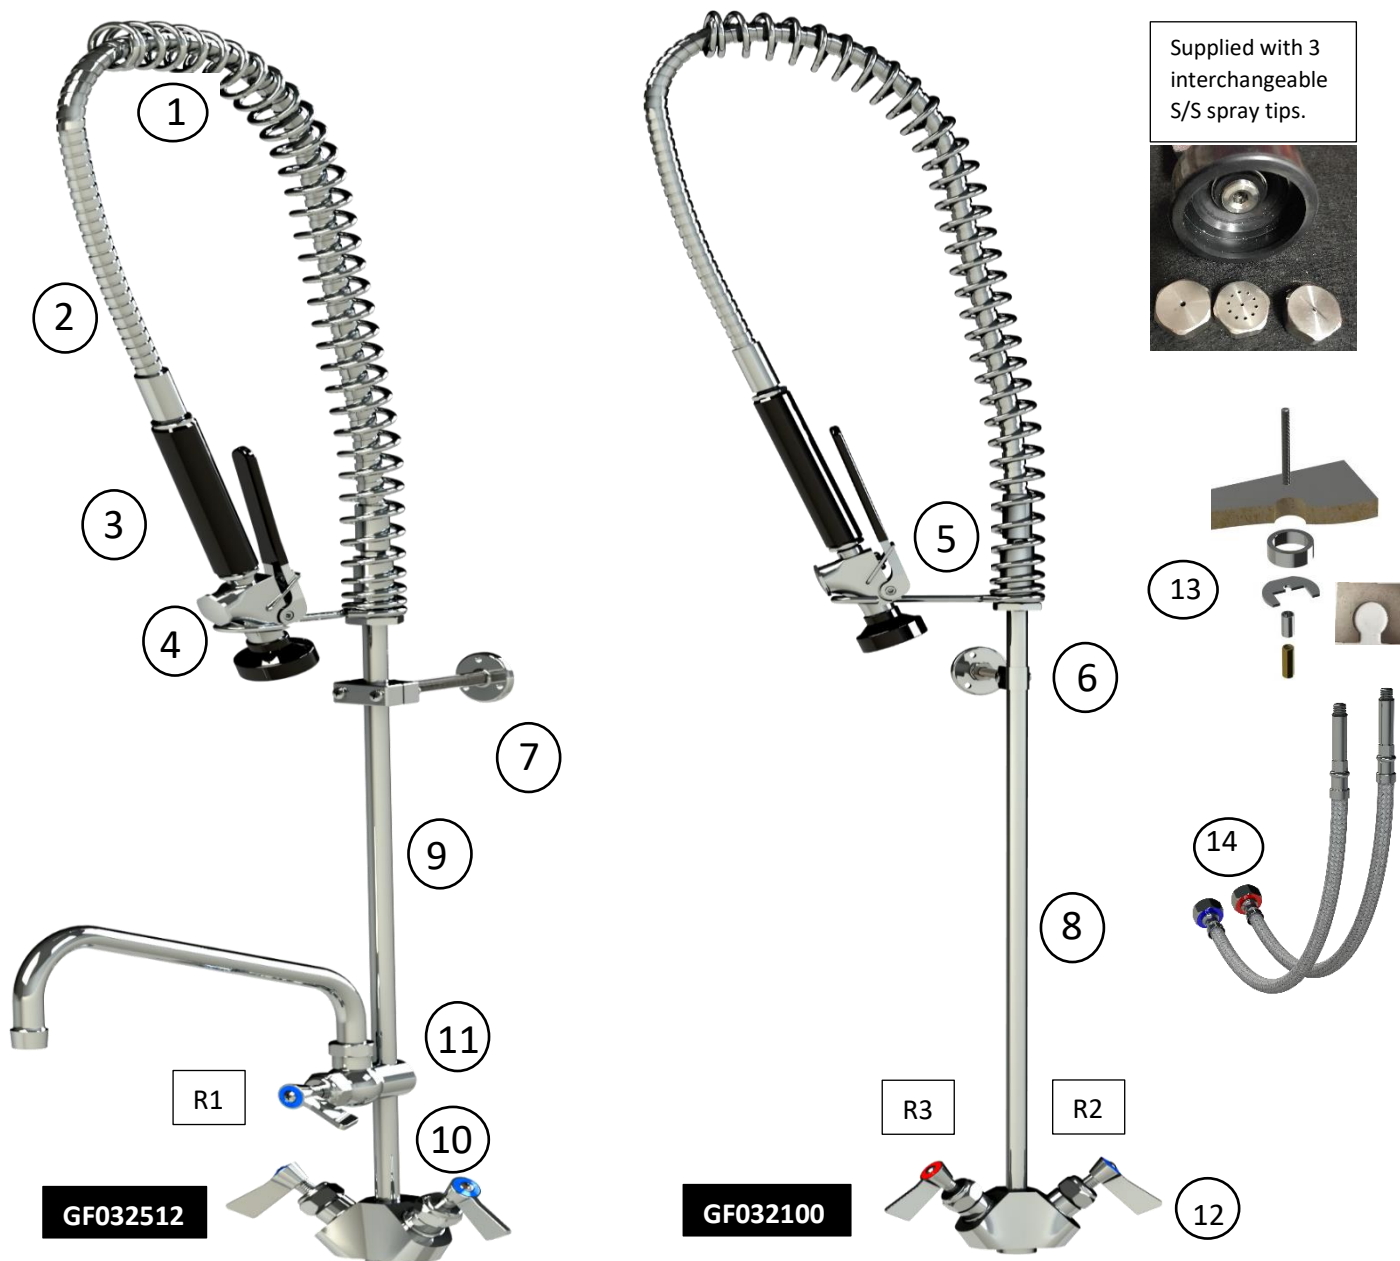

## GLOBAL FISHER – All new S/S Pre-Rinses

**Deck Mounted Parts Breakdown :** Pt. No. GF022512 @ \$ \_\_\_\_\_ & Pt. No. GF022100 @ \$ \_\_\_\_\_

Item	Part No.	Description	GF022512	GF022100	RRP \$
1	G8101	Spring Guard – S/S & CP	√	√	
2	GPRH0900R	S/S Armourflex PR Hose -900mm – (Opt. GF2914)	√	√	
3	G5208	Handle for Spray Gun- S/S & Plastic	√	√	
4	G2949-B	Spray Valve – S/S	√	√	
5	G8208SS	Hook 8” – S/S & CP	√	√	
6	GSR143812	Spring Retainer – S/S	√	√	
7	GF8310	Wall Bracket- Adj. – CP Alloy & S/S Rod	√	√	
8	GF8016	Riser 16” - S/S - 3/8” Both Ends		√	
9	GF8010	Riser 10” – S/S - 3/8” Both Ends	√		
10	GF8004	Riser 4” – S/S - 3/8” Both Ends	√		
11	G-5012SS	S/S Pot Filler + 12” S/S Spout (avail 6, 8,10,14”)	√		
12	GS02	S/S Single Hob / Deck Tap	√	√	
R1	G25RK-SS	Repair Kit – Pot Filler only	√		
R2	GS03RKC-SS	Repair Kit – Cold Spindle only	√	√	

## GLOBAL FISHER – All new S/S Pre-Rinses

**Deck Mounted Parts Breakdown** : Pt. No. GF032512 @ \$ \_\_\_\_\_ & Pt. No. GF032100 @ \$ \_\_\_\_\_

Item	Part No.	Description	GF032512	GF032100	RRP \$
1	G8101	Spring Guard – [S/S & CP]	✓	✓	
2	GPRH0900R	S/S Armourflex PR Hose -900mm	✓	✓	
3	G5208SS	S/S Handle for Spray Gun- [S/S & Plastic]	✓	✓	
4	G2949-B	S/S Spray Valve	✓	✓	
5	G8208SS	Hook – 8” [S/S & CP]	✓	✓	
6	GSR143812	Spring Retainer - S/S	✓	✓	
7	GF8310	Wall Bracket- Adj. – [CP Alloy & S/S Rod]	✓	✓	
8	GF8016	Riser 16” - S/S - 3/8” Both Ends		✓	
9	GF8010	Riser 10” – S/S - 3/8” Both Ends	✓		
10	GF8004	Riser 4” – S/S - 3/8” Both Ends	✓		
11	G-5012SS	S/S Pot Filler + 12” S/S Spout [Avail- 6, 8, 10,14”]	✓		
12	GS03	S/S Dual Deck Tap	✓	✓	
13	GS03MK	S/S Tap Mounting Kit	✓	✓	
14	GS03IH	S/S Inlet Hoses - Pair	✓	✓	
R1	G25RK-SS	Pot Filler Repair Kit only	✓		
R2	GS03RKC-SS	Repair Kit – Cold Side only	✓	✓	
R3	GS03RKH-SS	Repair Kit – Hot Side only	✓	✓	