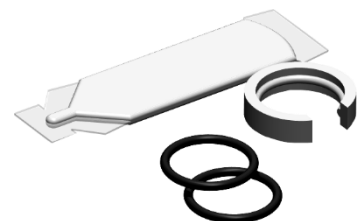

Pt. No. G-SPKIT