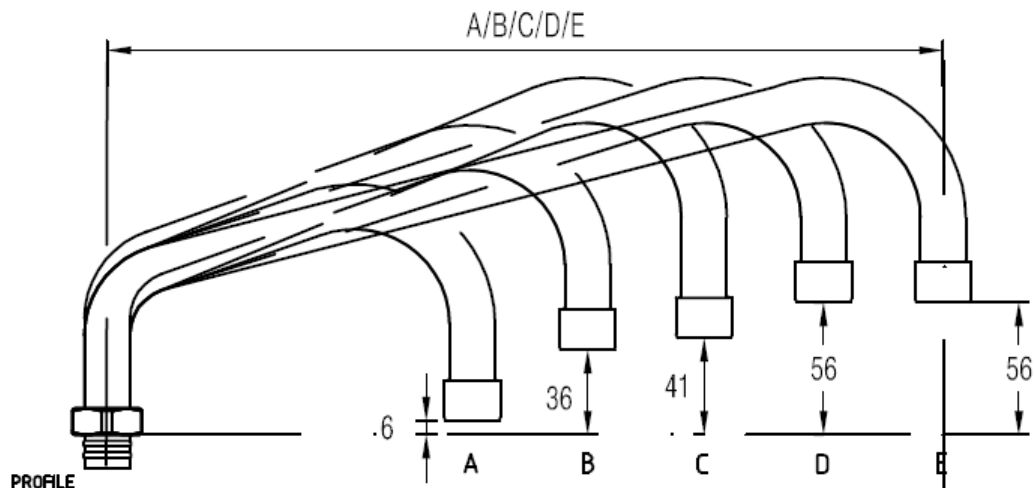

GLOBAL
TAPWARE

STANDARD SPOUTS & ACCESSORIES

WELS reg. TM40512
3 Star, 9 lpm

Part. No.s					
CHROME STAINLESS	POLISHED STAINLESS	inches	mm	Height to Aerator	RRP $
G3006	G3006S	6"	179mm	6mm	
G3008	G3008S	8"	227mm	36mm	
G3010	G3010S	10"	276mm	41mm	
G3012	G3012S	12"	326mm	56mm	
G3014	G3014S	14"	376mm	56mm	
G3016	G3016S	16"	426mm	62mm	

FEATURES:

SPOUT

- STAINLESS STEEL SPOUT (See chart below)
- FITTED WITH 2 x O Rings / 1 x PLASTIC CLIP & S/S NUT
- FITTED WITH 'WELS' RATED AERATOR - 3 STAR (9 lpm)

W – Globaltapware.com.au

P - 1300 85 25 15

P – 07 3855 2350