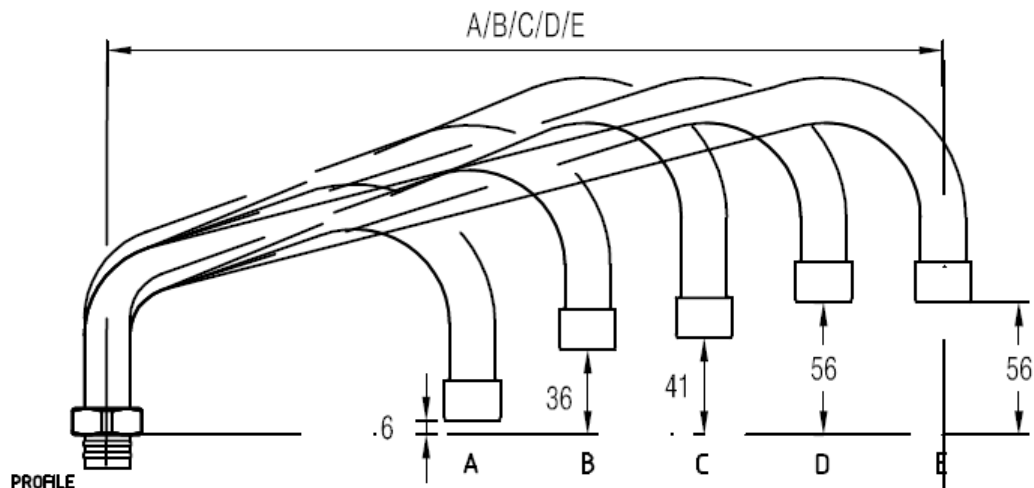

## STANDARD SPOUTS

WELS reg. TM40512  
3 Star, 9 lpm

Part. No.s					
CHROME STAINLESS	POLISHED STAINLESS	inches	mm	Height to Aerator	RRP \$
G3006	G3006S	6"	179mm	6mm	
G3008	G3008S	8"	227mm	36mm	
G3010	G3010S	10"	276mm	41mm	
G3012	G3012S	12"	326mm	56mm	
G3014	G3014S	14"	376mm	56mm	
G3016	G3016S	16"	426mm	62mm	

#### SPOUT

- STAINLESS STEEL SPOUT (See chart below)
- FITTED WITH 2 x O Rings / 1 x PLASTIC CLIP & S/S NUT
- FITTED WITH 'WELS' RATED AERATOR - 3 STAR (9 lpm)

W – Globaltapware.com.au

P - 1300 85 25 15

P – 07 3855 2350