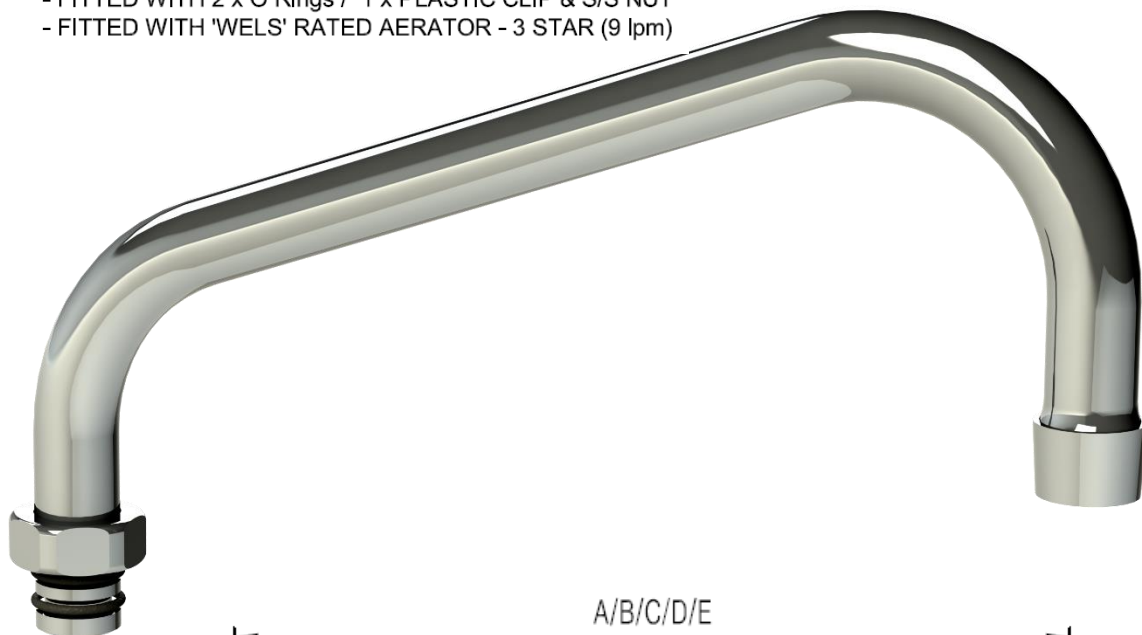

## STANDARD SPOUTS

WELS reg. TM40512  
3 Star, 9 lpm

Part. No.s					
CHROME STAINLESS	POLISHED STAINLESS	inches	mm	Height to Aerator	RRP \$
G3006	G3006S	6"	179mm	6mm	
G3008	G3008S	8"	227mm	36mm	
G3010	G3010S	10"	276mm	41mm	
G3012	G3012S	12"	326mm	56mm	
G3014	G3014S	14"	376mm	56mm	
G3016	G3016S	16"	426mm	62mm	

#### SPOUT

- STAINLESS STEEL SPOUT (See chart below)
- FITTED WITH 2 x O Rings / 1 x PLASTIC CLIP & S/S NUT
- FITTED WITH 'WELS' RATED AERATOR - 3 STAR (9 lpm)

W – Globaltapware.com.au

P - 1300 85 25 15

P – 07 3855 2350