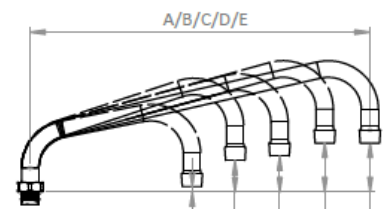

32mm Bench Hole

Supplied with Wall Bracket "KNUCKLE"

Wmk Lic. 0308
WELS Reg. T14467
WELS Star:- 6 Stars
1- WELS LPM:- 4.5 lpm
2- WELS LPM:- 9 lpm

| STANDARD SPOUTS Dimensions | | |
|----------------------------|--------------|-------------------|
| REF | LENGTH IN/mm | Height to Aerator |
| A | 6"/153mm | 6mm |
| B | 8"/203mm | 36mm |
| C | 10"/254mm | 41mm |
| D | 12"/300mm | 56mm |
| E | 14"/356mm | 56mm |