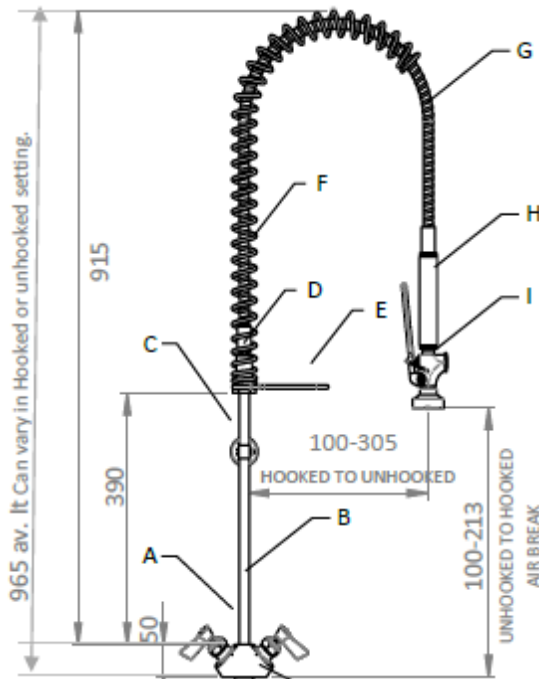

The Inner Tube of the Pre-Rinse Hose is supplied with either Santoprene or EPDM (depending on availability at time of manufacture. With Taps rubber seats made from NBR rubber. All comply to AS4020 & suitable for RO water.

32mm Bench Hole

Supplied with Wall Bracket "KNUCKLE"

Wmk Lic. 0308
WELS Reg. T14467
WELS Star:- 6 Stars
WELS LPM:- 4.5 lpm

Pt. No. - (A) GF032506-SS (B) GF032508-SS (C) GF032510-SS (D) GF032512-SS (E) GF032514-SS

32mm Bench Hole

Supplied with Wall Bracket "KNUCKLE"

Wmk Lic. 0308
WELS Reg. T14467
WELS Star:- 6 Stars
1- WELS LPM:- 4.5 lpm
2- WELS LPM:- 9 lpm

| STANDARD SPOUTS Dimensions | | |
|----------------------------|--------------|-------------------|
| REF | LENGTH IN/mm | Height to Aerator |
| A | 6"/153mm | 6mm |
| B | 8"/203mm | 36mm |
| C | 10"/254mm | 41mm |
| D | 12"/300mm | 56mm |
| E | 14"/356mm | 56mm |