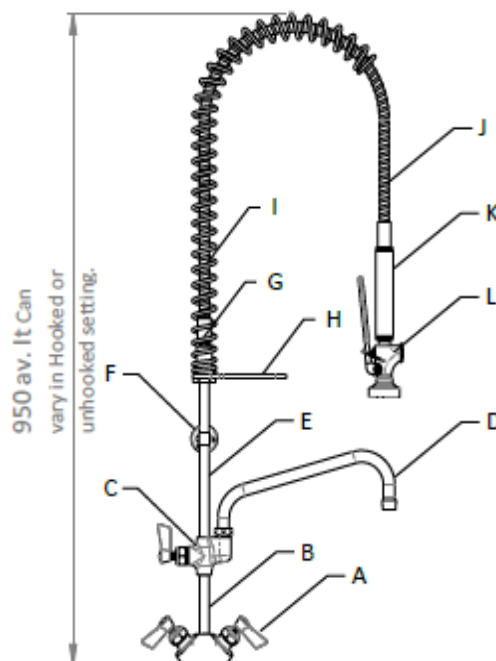

The Inner Tube of the Pre-Rinse Hose is supplied with either Santoprene or EPDM (depending on availability at time of manufacture. With Taps rubber seats made from NBR rubber. All comply to AS4020 & suitable for RO water.

32mm Bench Hole

Supplied with Wall Bracket "KNUCKLE"

Wmk Lic. 0308
WELS Reg. T14467
WELS Star:- 6 Stars
WELS LPM:- 4.5 lpm

Pt. No. - (A) GF032506-SS (B) GF032508-SS (C) GF032510-SS (D) GF032512-SS (E) GF032514-SS

32mm Bench Hole

Supplied with Wall Bracket "KNUCKLE"

Wmk Lic. 0308
WELS Reg. T14467
WELS Star:- 6 Stars
1- WELS LPM:- 4.5 lpm
2- WELS LPM:- 9 lpm

| STANDARD SPOUTS Dimensions | | |
|----------------------------|--------------|-------------------|
| REF | LENGTH IN/mm | Height to Aerator |
| A | 6"/153mm | 6mm |
| B | 8"/203mm | 36mm |
| C | 10"/254mm | 41mm |
| D | 12"/300mm | 56mm |
| E | 14"/356mm | 56mm |