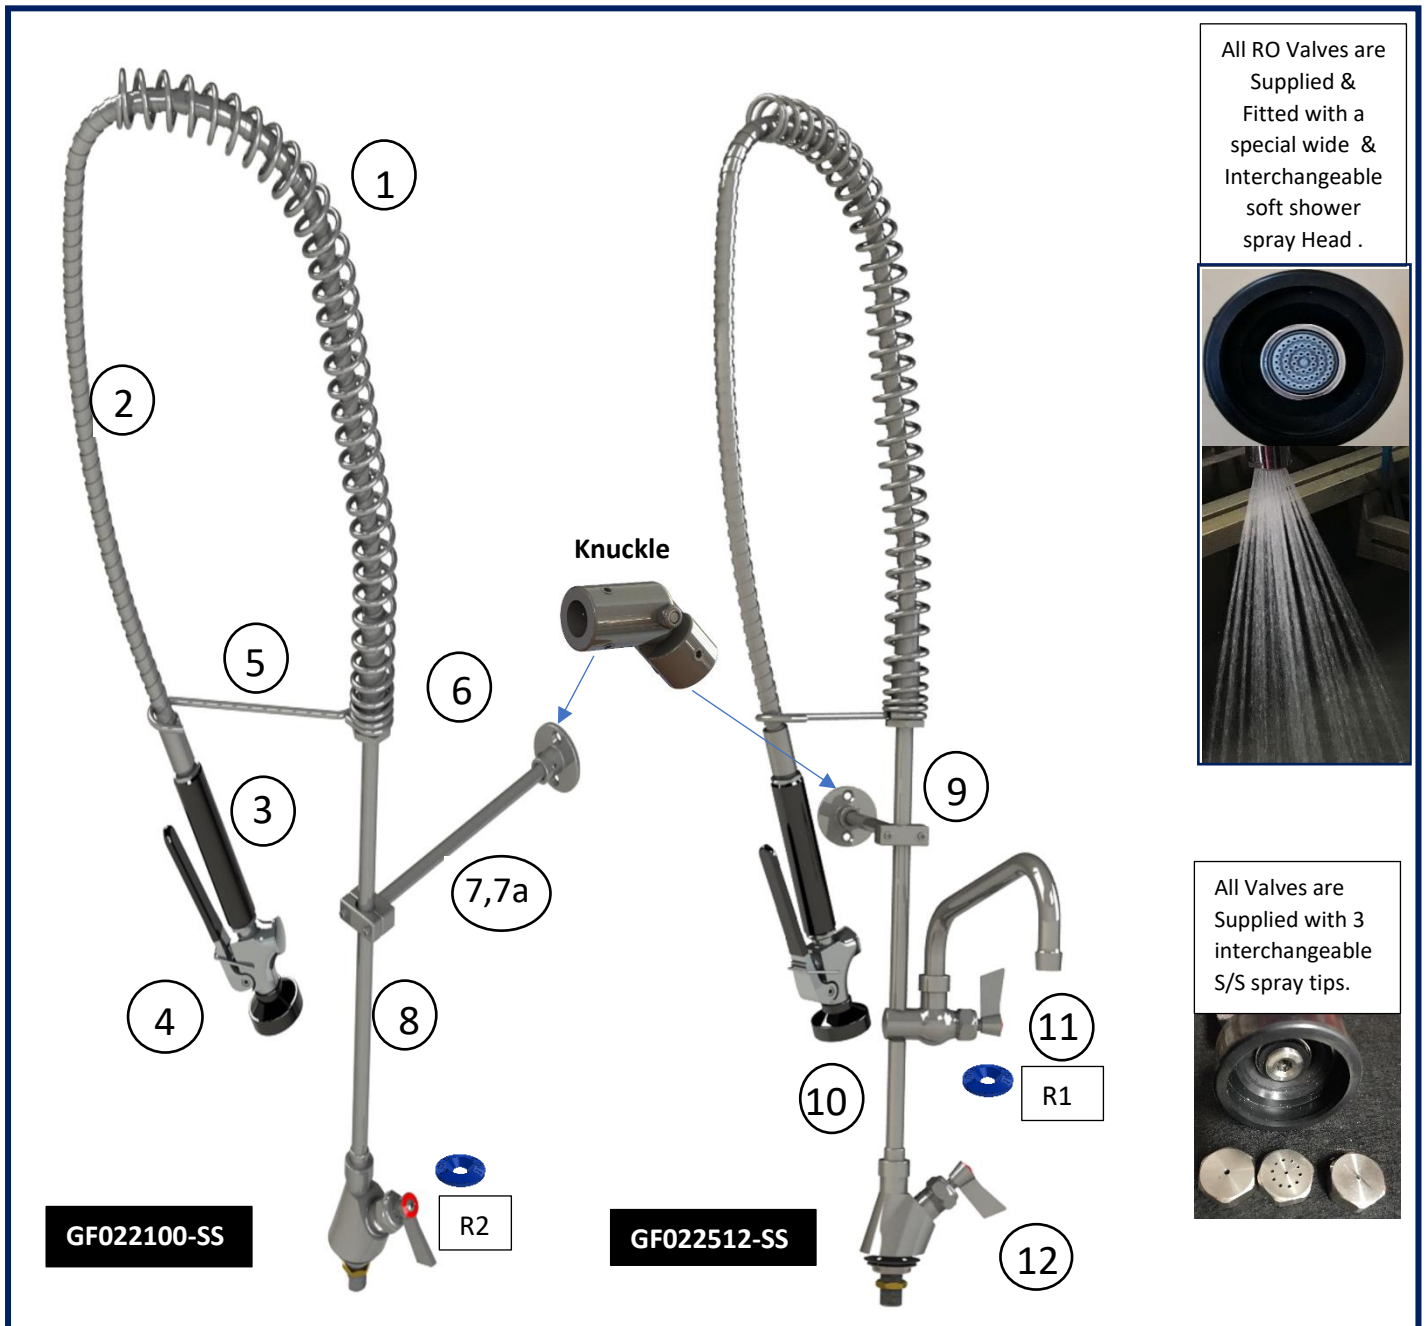

SINGLE Deck Mounted Tap : - Parts Breakdown :

P – 1300 85 25 15

Pt. No. GF022100-SS @ \$ _____ -/- Pt. No. GF022512-SS @ \$ _____

E – sales.info@globaltapware.com

Item	Part No.	Description	GF022512-SS	GF022100-SS	RRP \$
1	G8101	Spring Guard – [Chrome Stainless Steel]	✓	✓	
2	GPRH0900S	S/S Armourflex PR Hose -900mm – (Opt. GF2914)	✓	✓	
3	G5208	S/S Handle for Spray Gun- S/S & Plastic	✓	✓	
4	G2949-B	S/S Spray Valve	✓	✓	
5	G8208	S/S Hook 8" – [Chrome Stainless Steel]	✓	✓	
6	GSR143812	S/S Spring Retainer	✓	✓	
7, 7a	GF8310	S/S Wall Bracket- Adj. - incl.s KNUCKLE	✓	✓	
8	GF8016	S/S Riser 16" - 3/8" Both Ends		✓	
9	GF8010	S/S Riser 10" - 3/8" Both Ends	✓		
10	GF8004	S/S Riser 4" - 3/8" Both Ends	✓		
11	G-512	S/S Pot Filler + 12" S/S Spout (avail 6, 8,10,14")	✓		
12	GS02S	S/S Single Hob / Deck Tap – Swivel Outlet	✓	✓	
R1	G25RK-SS	S/S Pot Filler Repair Kit only	✓		
R2	GS03RKC-SS	S/S Tap Spindle Repair Kit – Cold Side only	✓	✓	

DUAL Deck Mounted Tap :- Parts Breakdown :

P – 1300 85 25 15

Pt. No. GF032100-SS @ \$ _____ -/- Pt. No. GF032512-SS @ \$ _____

E – sales.info@globaltapware.com

Item	Part No.	Description	GF032512-SS	GF032100-SS	RRP \$
1	G8101	Spring Guard – [Chrome Stainless Steel]	✓	✓	
2	GPRH0900S	S/S Armourflex PR Hose -900mm	✓	✓	
3	G5208	S/S Handle for Spray Gun- [S/S & Plastic]	✓	✓	
4	G2949-B	S/S Spray Valve	✓	✓	
5	G8208	S/S Hook – 8” – [Chrome Stainless Steel]	✓	✓	
6	GSR143812	S/S Spring Retainer - S/S	✓	✓	
7	GF8310	S/S Wall Bracket- Adj. - incl.s KNUCKLE	✓	✓	
8	GF8016	S/S Riser 16” - 3/8” Both Ends		✓	
9	GF8010	S/S Riser 10” - 3/8” Both Ends	✓		
10	GF8004	S/S Riser 4” - 3/8” Both Ends	✓		
11	G-512	S/S Pot Filler + 12” S/S Spout [Avail- 6, 8, 10,14”]	✓		
12	GS03S	S/S Dual Deck Tap – Swivel Outlet	✓	✓	
13	GS03MK	S/S Tap Mounting Kit	✓	✓	
14	GS03IH	S/S Inlet Hoses - Pair	✓	✓	
R1	G25RK-SS	S/S Pot Filler Repair Kit only	✓		
R2	GS03RKC-SS	S/S Repair Kit – Cold Side only	✓	✓	
R3	GS03RKH-SS	S/S Repair Kit – Hot Side only	✓	✓	