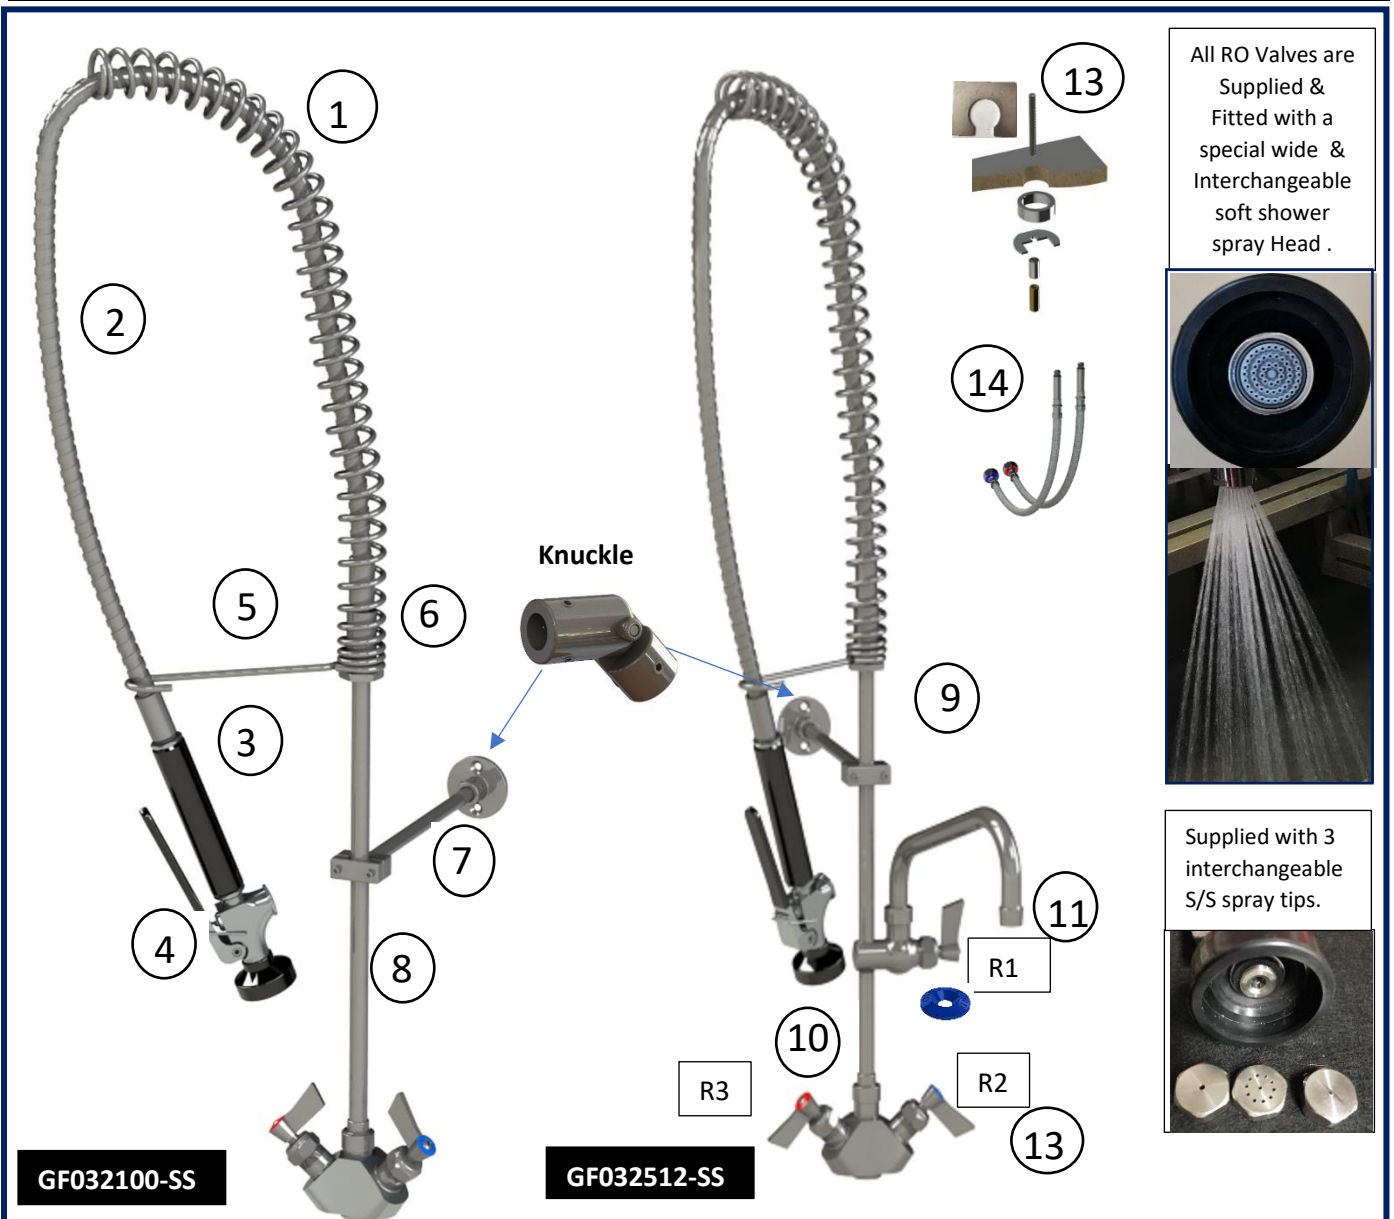

SINGLE Deck Mounted Tap : - Parts Breakdown :

P – 1300 85 25 15

Pt. No. GF022100-SS @ \$ _____ -/- Pt. No. GF022512-SS @ \$ _____

E – sales.info@globaltapware.com

Item	Part No.	Description	GF022512-SS	GF022100-SS	RRP \$
1	G8101	Spring Guard – [Chrome Stainless Steel]	✓	✓	
2	GPRH0900S	S/S Armourflex PR Hose -900mm – (Opt. GF2914)	✓	✓	
3	G5208	S/S Handle for Spray Gun- S/S & Plastic	✓	✓	
4	G2949-B	S/S Spray Valve	✓	✓	
5	G8208	S/S Hook 8" – [Chrome Stainless Steel]	✓	✓	
6	GSR143812	S/S Spring Retainer	✓	✓	
7, 7a	GF8310	S/S Wall Bracket- Adj. - incl.s KNUCKLE	✓	✓	
8	GF8016	S/S Riser 16" - 3/8" Both Ends		✓	
9	GF8010	S/S Riser 10" - 3/8" Both Ends	✓		
10	GF8004	S/S Riser 4" - 3/8" Both Ends	✓		
11	G-512	S/S Pot Filler + 12" S/S Spout (avail 6, 8,10,14")	✓		
12	GS02S	S/S Single Hob / Deck Tap – Swivel Outlet	✓	✓	
R1	G25RK-SS	S/S Pot Filler Repair Kit only	✓		
R2	GS03RKC-SS	S/S Tap Spindle Repair Kit – Cold Side only	✓	✓	

DUAL Deck Mounted Tap :- Parts Breakdown :

P – 1300 85 25 15

Pt. No. GF032100-SS @ \$ _____ -/- Pt. No. GF032512-SS @ \$ _____

E – sales.info@globaltapware.com

Item	Part No.	Description	GF032512-SS	GF032100-SS	RRP \$
1	G8101	Spring Guard – [Chrome Stainless Steel]	✓	✓	
2	GPRH0900S	S/S Armourflex PR Hose -900mm	✓	✓	
3	G5208	S/S Handle for Spray Gun- [S/S & Plastic]	✓	✓	
4	G2949-B	S/S Spray Valve	✓	✓	
5	G8208	S/S Hook – 8” – [Chrome Stainless Steel]	✓	✓	
6	GSR143812	S/S Spring Retainer - S/S	✓	✓	
7	GF8310	S/S Wall Bracket- Adj. - incl.s KNUCKLE	✓	✓	
8	GF8016	S/S Riser 16” - 3/8” Both Ends		✓	
9	GF8010	S/S Riser 10” - 3/8” Both Ends	✓		
10	GF8004	S/S Riser 4” - 3/8” Both Ends	✓		
11	G-512	S/S Pot Filler + 12” S/S Spout [Avail- 6, 8, 10,14”]	✓		
12	GS03S	S/S Dual Deck Tap – Swivel Outlet	✓	✓	
13	GS03MK	S/S Tap Mounting Kit	✓	✓	
14	GS03IH	S/S Inlet Hoses - Pair	✓	✓	
R1	G25RK-SS	S/S Pot Filler Repair Kit only	✓		
R2	GS03RKC-SS	S/S Repair Kit – Cold Side only	✓	✓	
R3	GS03RKH-SS	S/S Repair Kit – Hot Side only	✓	✓	