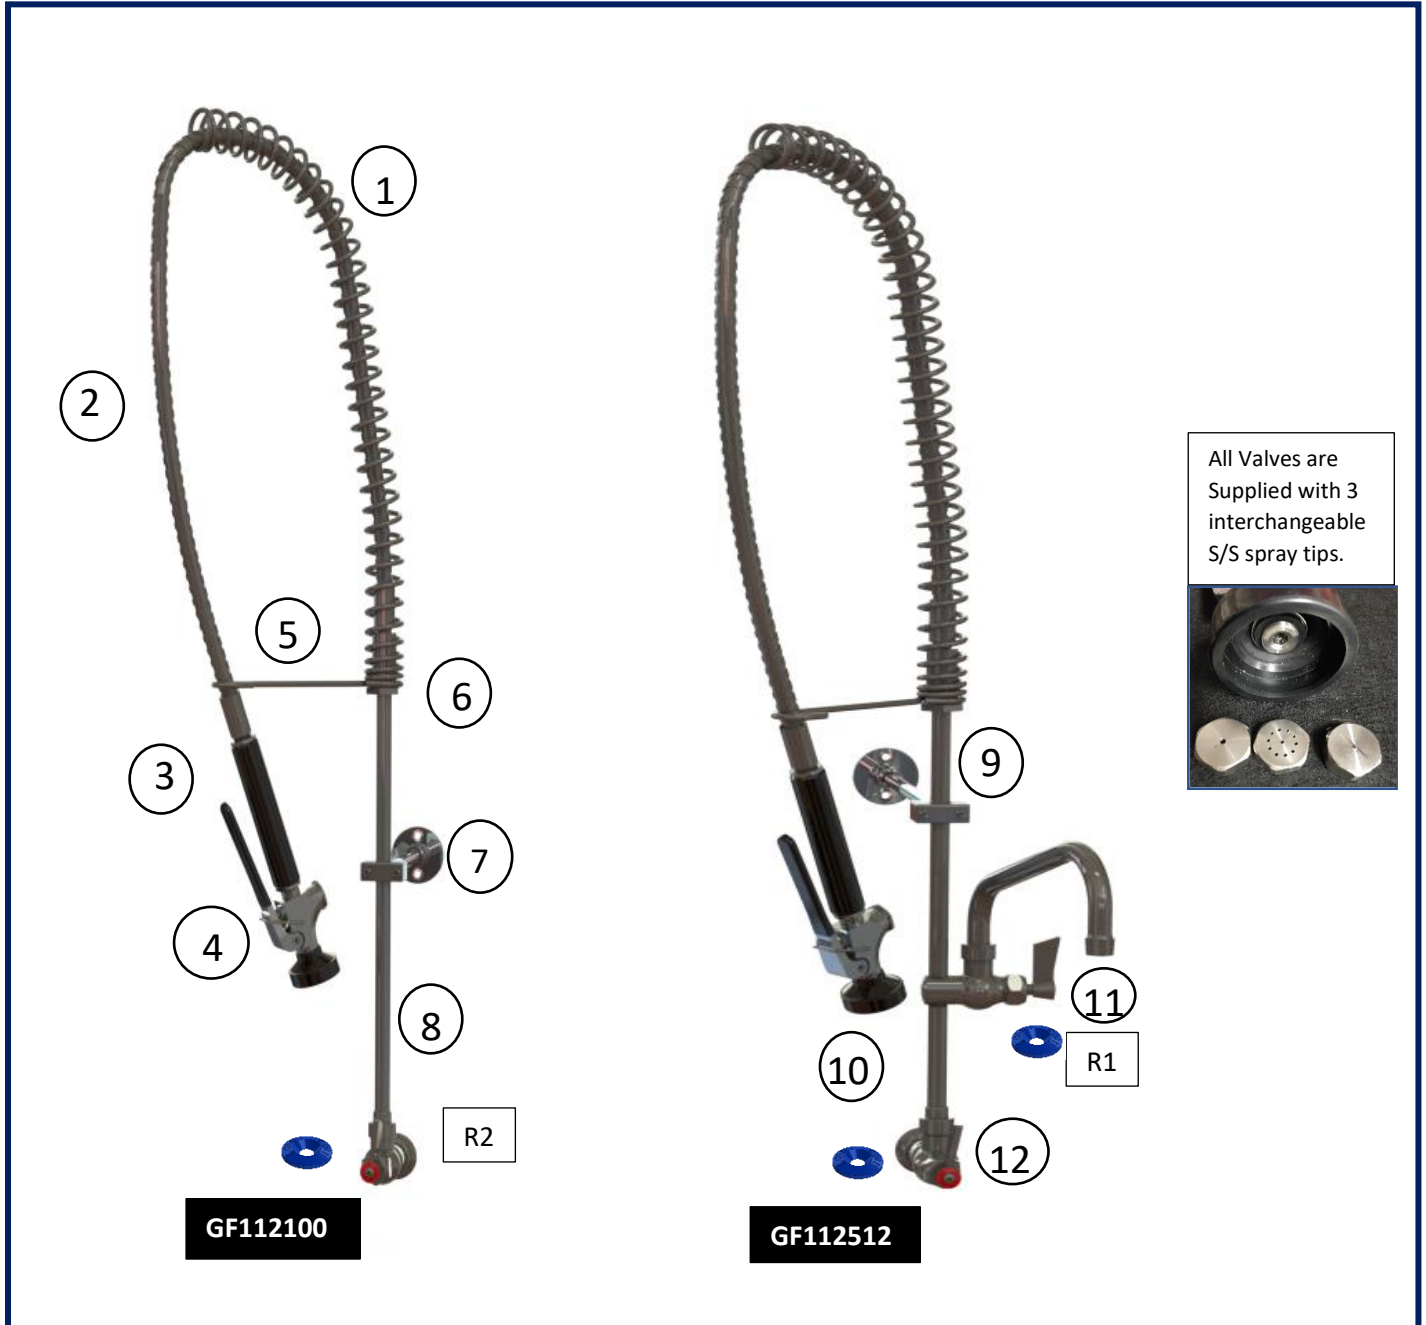

SINGLE WALL Mounted Tap :- Parts Breakdown :

P – 1300 85 25 15

Pt. No. GF112100 @ \$ _____ -/- Pt. No. GF112512 @ \$ _____

E – sales.info@globaltapware.com

Item	Part No.	Description	GF022512-SS	GF022100-SS	RRP \$
1	G8101	Spring Guard – [Chrome Stainless Steel]	✓	✓	
2	GPRH0900S	S/S Armourflex PR Hose -900mm – (Opt. GF2914)	✓	✓	
3	G5208	S/S Handle for Spray Gun- S/S & Plastic	✓	✓	
4	G2949-B	S/S Spray Valve	✓	✓	
5	G8208	S/S Hook 8" – [Chrome Stainless Steel]	✓	✓	
6	GSR143812	S/S Spring Retainer	✓	✓	
7, 7a	GF8310	S/S Wall Bracket- Adj. - incl.s KNUCKLE	✓	✓	
8	GF8016	S/S Riser 16" - 3/8" Both Ends		✓	
9	GF8010	S/S Riser 10" - 3/8" Both Ends	✓		
10	GF8004	S/S Riser 4" - 3/8" Both Ends	✓		
11	G-512	S/S Pot Filler + 12" S/S Spout (avail 6, 8,10,14")	✓		
12	GS11S	S/S Single Hob / Deck Tap – Swivel Outlet	✓	✓	
R1	G25RK-SS	S/S Pot Filler Repair Kit only	✓		
R2	GS03RKC-SS	S/S Tap Spindle Repair Kit – Cold Side only	✓	✓	

EXPOSED BREACH WALL Mounted Tap :- Parts Breakdown :

P – 1300 85 25 15

Pt. No. GF152100 @ \$ _____ -/- Pt. No. GF152512 @ \$ _____

E – sales.info@globaltapware.com

Item	Part No.	Description	GF032512-SS	GF032100-SS	RRP \$
1	G8101	Spring Guard – [Chrome Stainless Steel]	✓	✓	
2	GPRH0900S	S/S Armourflex PR Hose -900mm	✓	✓	
3	G5208	S/S Handle for Spray Gun- [S/S & Plastic]	✓	✓	
4	G2949-B	S/S Spray Valve	✓	✓	
5	G8208	S/S Hook – 8” – [Chrome Stainless Steel]	✓	✓	
6	GSR143812	S/S Spring Retainer - S/S	✓	✓	
7	GF8310	S/S Wall Bracket- Adj. - incl.s KNUCKLE	✓	✓	
8	GF8016	S/S Riser 16” - 3/8” Both Ends		✓	
9	GF8010	S/S Riser 10” - 3/8” Both Ends	✓		
10	GF8004	S/S Riser 4” - 3/8” Both Ends	✓		
11	G-512	S/S Pot Filler + 12” S/S Spout [Avail- 6, 8, 10,14”]	✓		
12	GS03S	S/S Dual Deck Tap – Swivel Outlet	✓	✓	
R1	G25RK-SS	S/S Pot Filler Repair Kit only	✓		
R2	GS03RKC-SS	S/S Repair Kit – Cold Side only	✓	✓	
R3	GS03RKH-SS	S/S Repair Kit – Hot Side only	✓	✓	