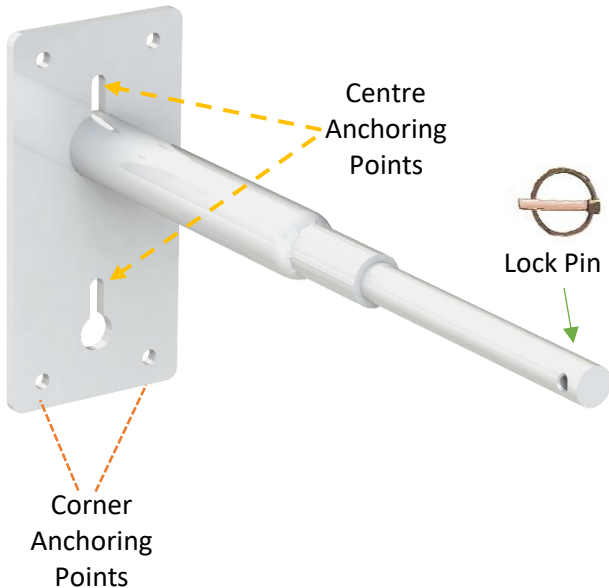

'Global WASH-WARE™' HOSE REEL – Plastic w/ Metal Wall Bracket - Hanging

Opt. 1 - HOSE REEL & METAL BRACKET

Pt. No. :- GTHR1215RED-MBW
RRP \$819.00 + GST

Opt. 2 - HOSE REEL, METAL BRACKET + GUN

Pt. No. :- GTHR1215RED-MBW-SG
RRP \$955.00 + GST

Washdown Gun Only

Pt. No. :- GUNNA-BLU
RRP \$241.02 + GST

Features: REEL

- Suits Hot & Cold water.
- Hybrid PVC Hose – 12mm i.d.
- Handle mount on top for easy carrying – if relocating.
- Anti-Kink S/S Spring.
- Metal Wall Bracket – painted
- Supplied with Inlet Hose

Features: Washdown Gun

- S/S Cast w- Rubber Casing
- Tough & Durable
- Adjustable Spray Pattern via Squeeze lever
- Swivel ½" BSP Female Quick release Coupling

Technical:-

Mounting Hole : **8mm x 4**

Material :-

Reel : **Red Polypropylene Plastic**

Bracket : **WHITE Metal Steel ***

Hose : **PVC Hybrid**

Working Press. : **500kpa. (NPC)**

Max. Press. rate : **1400kpa. (occasional)**

Operating Temp : **1 - 60° C. (Short burst at 75°)**