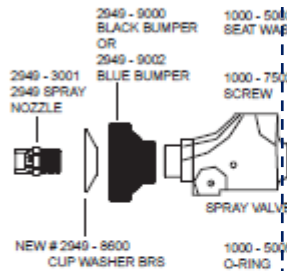

GLOBAL
TAPWARE

Global Pre-Rinse Gun Valve only

w- Parts breakdown kit.

Pt. No. G2949-B

\$ _____ + GST

**3.5 lpm
Gun ***

* This gun uses a Single Tip.

**Pt. No.
G50KIT**

WELS Reg. T14469

Single Spray Tip
6 Star / 3.5 lpm

WELS Reg. T40480

Triple Spray Tip
6 Star / 4.5 lpm