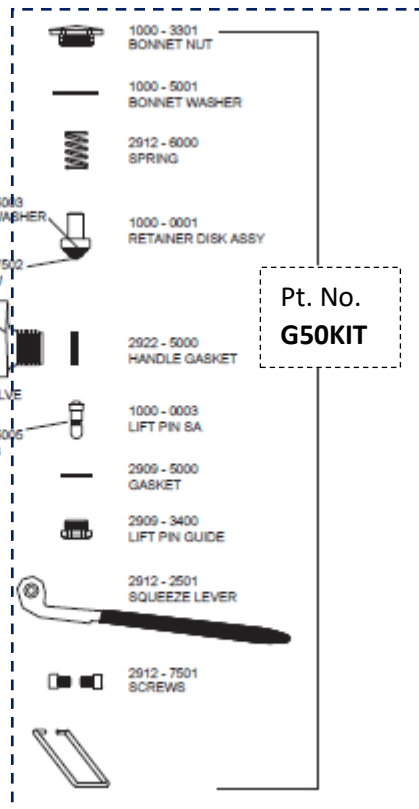

GLOBAL
TAPWARE

Global Pre-Rinse Gun Valve only

w- Parts breakdown kit.

Pt. No. G2949-B

\$ _____ + GST

**3.5 lpm
Gun ***

* This gun uses a Single Tip.

**Pt. No.
G50KIT**

**4.5 lpm
Gun ****

** This gun can use Four Interchangeable Tips for various applications.

Global Tapware Pty Ltd

P – 1300 85 25 15

P – 07 3855 2350

E – sales.info@globaltapware.com

W - globaltapware.com.au

WELS Reg. T14469

Single Spray Tip
6 Star / 3.5 lpm

WELS Reg. T40480

Triple Spray Tip
6 Star / 4.5 lpm